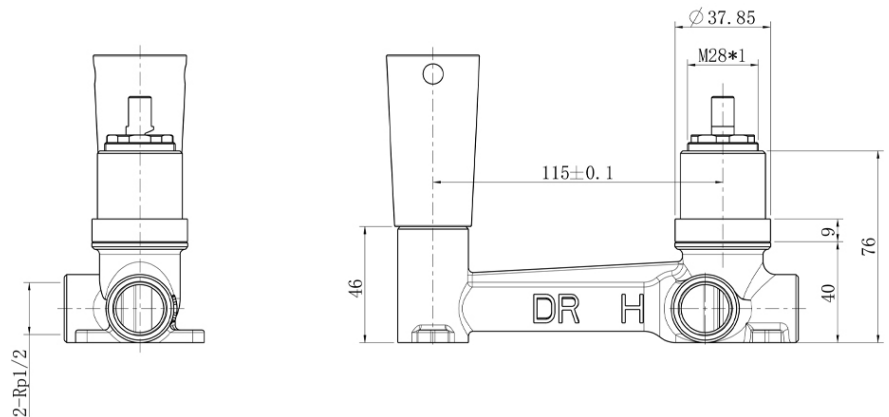

# ColourChoice Wall Mounted Basin Mixer Body 25mm

**Product Image** **Product Details**

**Code:** TVW0025161  
**Brand:** Villeroy & Boch  
**Range:** ColourChoice  
**Warranty:** 15 Years\*  
**WELS:** N/A

**Additional Features** **Technical Specification**

**Required Product**  
 Vita Wall Mounted Basin Mixer Trim

**Recommended Products**

**Additional Notes**

- One Body For All Colours
- Choose Colour In Final Stage of Building/Renovation
- 4 Screw Fixing for Accurate Installation
- Compact Body

**Installation Instructions**  
 \* This Body Is Only Compatible With Vita Wall Mounted Basin Mixer Trim

\*Please visit [argentaust.com.au/warranty](http://argentaust.com.au/warranty) to view the full warranty

*Note: All dimensions are in millimetres and are subject to normal manufacturing variations. Always use the physical product measurements for cut-outs and rough-ins as the technical details shown may differ from the actual product. Use acetic cured silicone sealant. Do not use epoxy type adhesives. Clean with damp cloth. Do not use abrasive cleaners, liquids or pastes.*