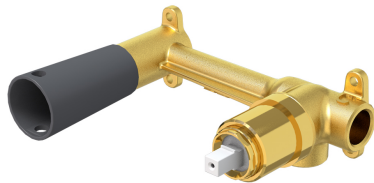

# ColourChoice Wall Mounted Basin Mixer Body 25mm

**Product Image** **Product Details**

**Code:** TVW0025161  
**Brand:** Villeroy & Boch  
**Range:** ColourChoice  
**Warranty:** 15 Years\*  
**WELS:** N/A

**Additional Features** **Technical Specification**

**Required Product**  
 Vita Wall Mounted Basin Mixer Trim

**Recommended Products**

**Additional Notes**

- One Body For All Colours
- Choose Colour In Final Stage of Building/Renovation
- 4 Screw Fixing for Accurate Installation
- Compact Body

**Installation Instructions**  
 \* This Body Is Only Compatible With Vita Wall Mounted Basin Mixer Trim

\*Please visit [argentaust.com.au/warranty](http://argentaust.com.au/warranty) to view the full warranty