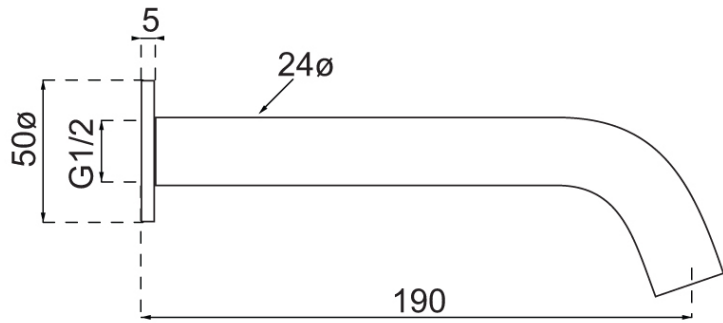

Vita Bath Spout

Brushed Nickel

Product Image **Product Details**

Code:	TVT110080B
Brand:	Villeroy & Boch
Range:	Vita
Warranty:	15 Years*
WELS:	N/A

Additional Features **Technical Specification**

Required Product

Recommended Products

Additional Notes

- 190mm Spout

*Please visit argentaust.com.au/warranty to view the full warranty

Note: All dimensions are in millimetres and are subject to normal manufacturing variations. Always use the physical product measurements for cut-outs and rough-ins as the technical details shown may differ from the actual product. Use acetic cured silicone sealant. Do not use epoxy type adhesives. Clean with damp cloth. Do not use abrasive cleaners, liquids or pastes.