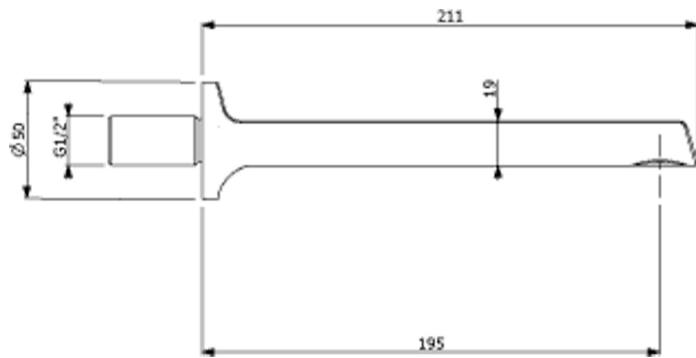

Liberty Bath Spout

Product Image

Product Details

SKU:	TVT108061B
Brand:	Villeroy & Boch
Range:	Liberty
Warranty:	15 Years
WELS:	N/A

Additional Features

Technical Specification

Required Product

Recommended Products

Additional Notes

* **IMPORTANT:** Rough in requires 1/2 " female wall elbow

Note: All dimensions are in millimetres and are subject to normal manufacturing variations. Always use the physical product measurements for cut-outs and rough-ins as the technical details shown may differ from the actual product. Use acetic cured silicone sealant. Do not use epoxy type adhesives. Clean with damp cloth. Do not use abrasive cleaners, liquids or pastes.