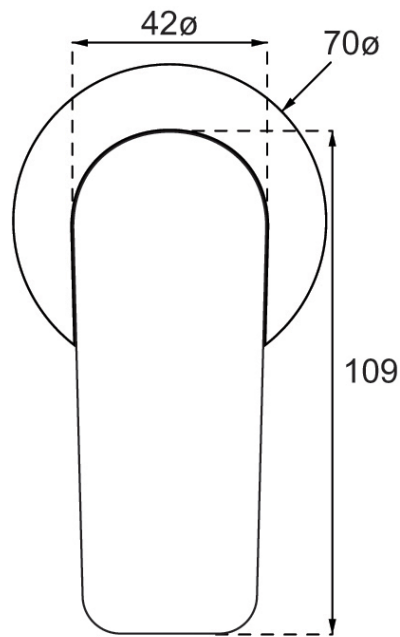

O.Novo Style Shower Mixer Trim

Brushed Nickel

Product Image

Product Details

Code:	TVS11680XB
Brand:	Villeroy & Boch
Range:	O.Novo Style
Warranty:	15 Years*
WELS:	N/A

Additional Features

Required Product
ColourChoice TVS0033161

Recommended Products

Additional Notes

- 35mm Ceramic Cartridge
- Compact 70mm Plate

Installation Instructions

* NOT COMPATIBLE WITH UNIVERSAL BODY

* ONLY USE COLOURCHOICE BODY TVS0033161

Technical Specification

*Please visit argentaust.com.au/warranty to view the full warranty

Note: All dimensions are in millimetres and are subject to normal manufacturing variations. Always use the physical product measurements for cut-outs and rough-ins as the technical details shown may differ from the actual product. Use acetic cured silicone sealant. Do not use epoxy type adhesives. Clean with damp cloth. Do not use abrasive cleaners, liquids or pastes.