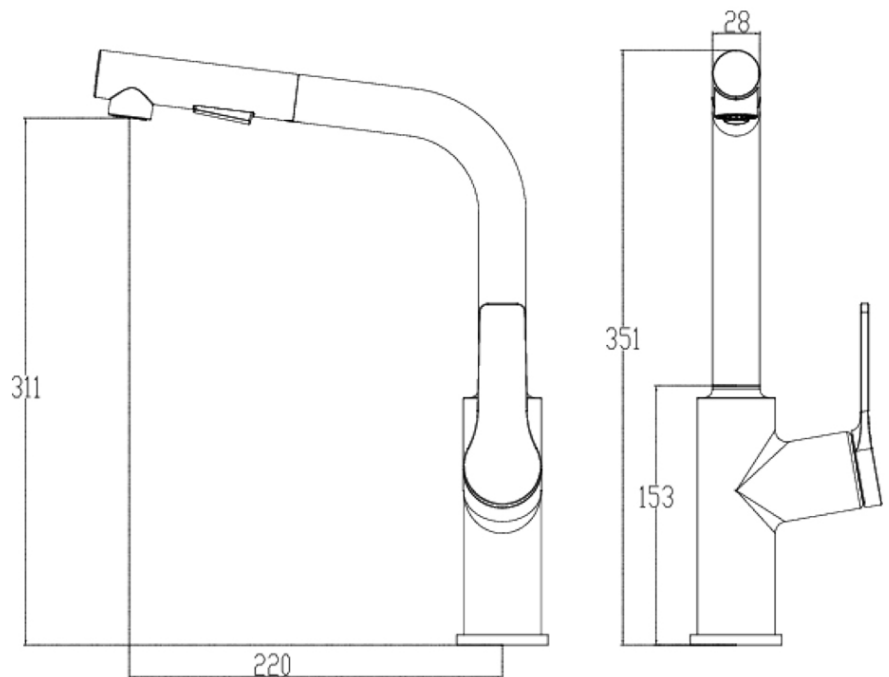

Architectura S Kitchen Mixer Pull Out Spray

Brushed Gold

Product Image

Product Details

Code:	TVK0217285
Brand:	Villeroy & Boch
Range:	Architectura
Warranty:	15 Years*
WELS:	5 Star 5 LPM, Reg #: T38484

Additional Features

Technical Specification

Required Product

Recommended Products

Additional Notes

- 35mm Ceramic Cartridge
- 360 Degree Swivel Range

*Please visit argentaust.com.au/warranty to view the full warranty

Note: All dimensions are in millimetres and are subject to normal manufacturing variations. Always use the physical product measurements for cut-outs and rough-ins as the technical details shown may differ from the actual product. Use acetic cured silicone sealant. Do not use epoxy type adhesives. Clean with damp cloth. Do not use abrasive cleaners, liquids or pastes.