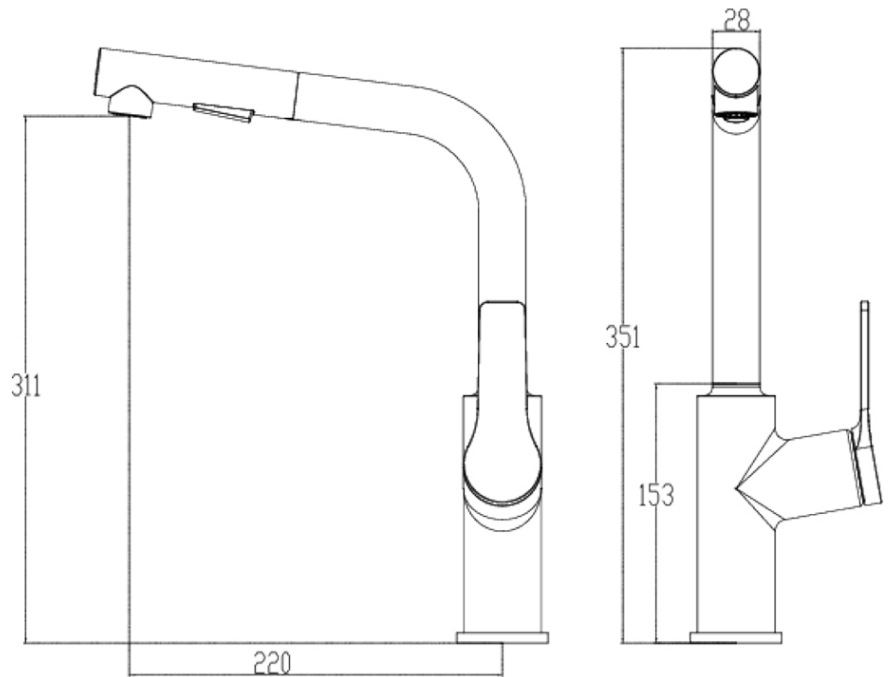

Architectura S Kitchen Mixer Pull Out Spray

Product Image

Product Details

Code:	TVK0217261
Brand:	Villeroy & Boch
Range:	Architectura
Warranty:	15 Years*
WELS:	5 Star 5 LPM, Reg #: T38485

Additional Features

Technical Specification

Required Product

Recommended Products

Additional Notes

- 35mm Ceramic Cartridge
- 360 Degree Swivel Range

*Please visit argentaust.com.au/warranty to view the full warranty

Note: All dimensions are in millimetres and are subject to normal manufacturing variations. Always use the physical product measurements for cut-outs and rough-ins as the technical details shown may differ from the actual product. Use acetic cured silicone sealant. Do not use epoxy type adhesives. Clean with damp cloth. Do not use abrasive cleaners, liquids or pastes.