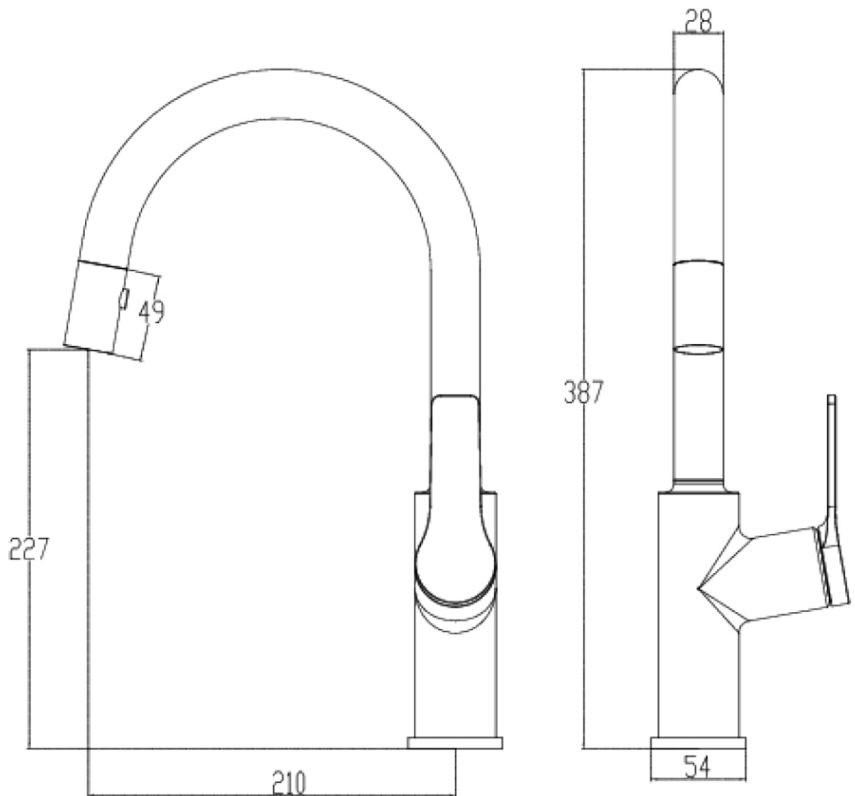

Architectura Kitchen Mixer Pull Out Spray

Matte Black

Product Image

Product Details

Code:	TVK0216195
Brand:	Villeroy & Boch
Range:	Architectura
Warranty:	15 Years*
WELS:	5 Star 6 LPM, Reg #: T38394

Additional Features

Technical Specification

Required Product

Recommended Products

Additional Notes

- 35mm Ceramic Cartridge
- 360 Degree Swivel Range

*Please visit argentaust.com.au/warranty to view the full warranty

Note: All dimensions are in millimetres and are subject to normal manufacturing variations. Always use the physical product measurements for cut-outs and rough-ins as the technical details shown may differ from the actual product. Use acetic cured silicone sealant. Do not use epoxy type adhesives. Clean with damp cloth. Do not use abrasive cleaners, liquids or pastes.