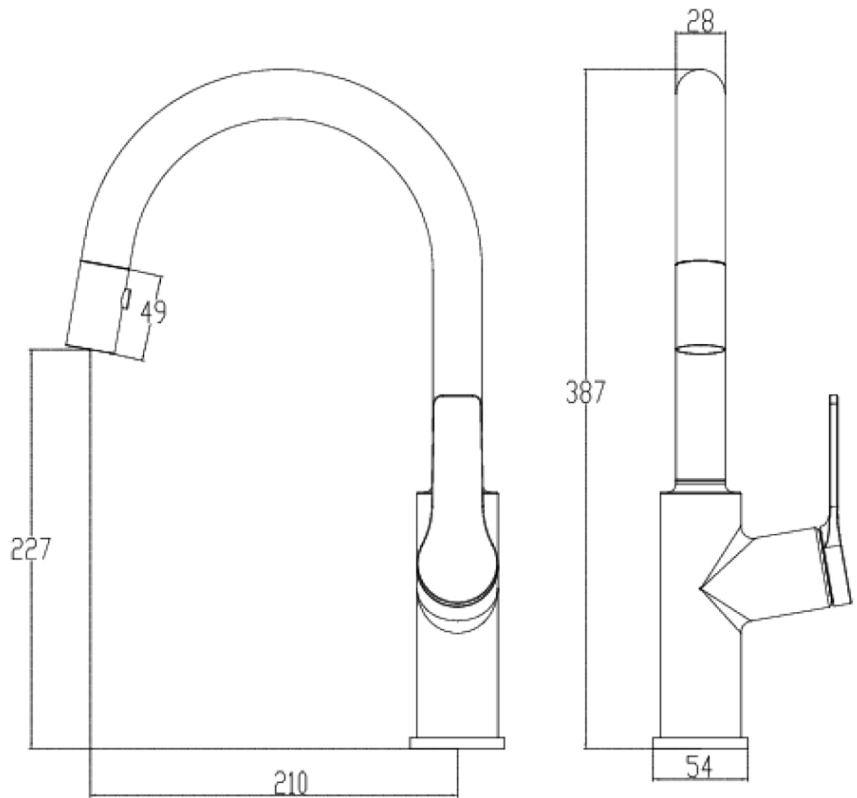

Architectura Kitchen Mixer Pull Out Spray

Product Image

Product Details

Code:	TVK0216161
Brand:	Villeroy & Boch
Range:	Architectura
Warranty:	15 Years*
WELS:	5 Star 6 LPM, Reg #: T38396

Additional Features

Technical Specification

Required Product

Recommended Products

Additional Notes

- 35mm Ceramic Cartridge
- 360 Degree Swivel Range

*Please visit argentaust.com.au/warranty to view the full warranty

Note: All dimensions are in millimetres and are subject to normal manufacturing variations. Always use the physical product measurements for cut-outs and rough-ins as the technical details shown may differ from the actual product. Use acetic cured silicone sealant. Do not use epoxy type adhesives. Clean with damp cloth. Do not use abrasive cleaners, liquids or pastes.