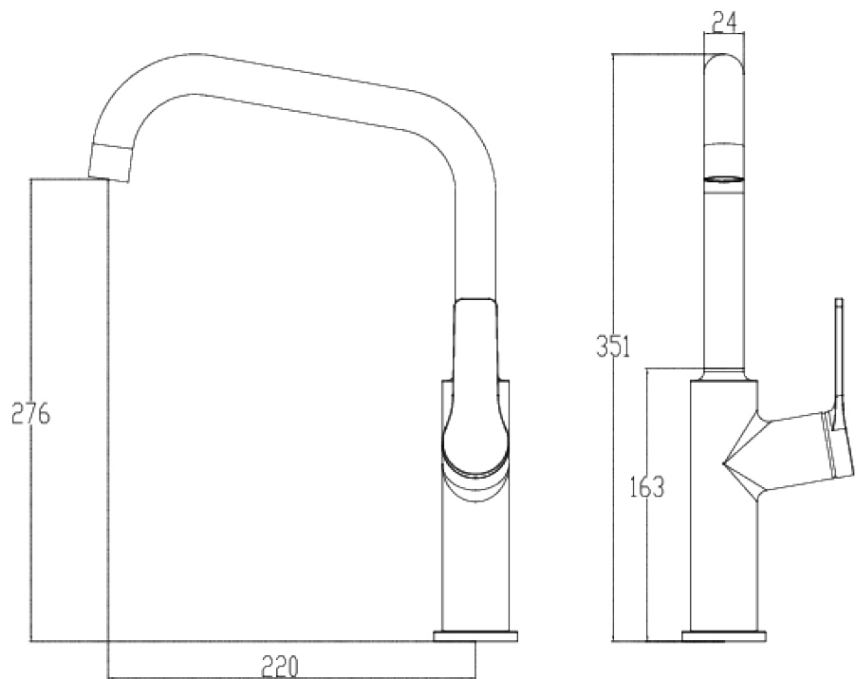

### Additional Notes

- 25mm Ceramic Cartridge
- 360 Degree Swivel Range

\*Please visit [argentaust.com.au/warranty](http://argentaust.com.au/warranty) to view the full warranty

*Note: All dimensions are in millimetres and are subject to normal manufacturing variations. Always use the physical product measurements for cut-outs and rough-ins as the technical details shown may differ from the actual product. Use acetic cured silicone sealant. Do not use epoxy type adhesives. Clean with damp cloth. Do not use abrasive cleaners, liquids or pastes.*