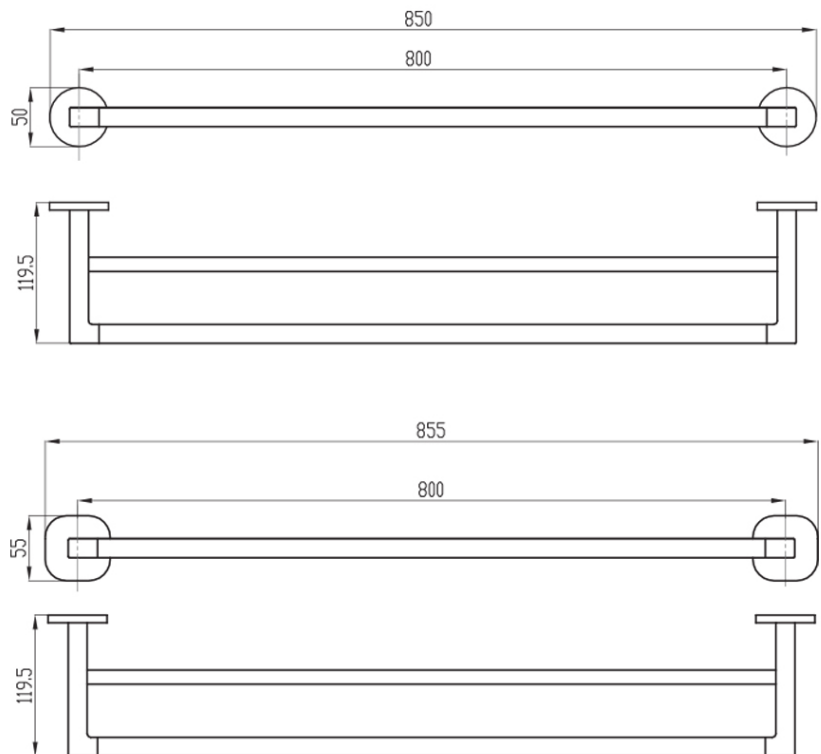

Architectura 800mm Dbl Towel Rail

Brushed Gold

Product Image

Includes Round & Soft Square Flanges

Product Details

Code: TVA1552385
Brand: Villeroy & Boch
Range: Architectura
Warranty: 5 Years*

Additional Features

Required Product

Recommended Products

Additional Notes

- Round Backing Flange & Soft Square Backing Flange included
- Triple Fixing

Technical Specification

*Please visit argentaust.com.au/warranty to view the full warranty

Note: All dimensions are in millimetres and are subject to normal manufacturing variations. Always use the physical product measurements for cut-outs and rough-ins as the technical details shown may differ from the actual product. Use acetic cured silicone sealant. Do not use epoxy type adhesives. Clean with damp cloth. Do not use abrasive cleaners, liquids or pastes.