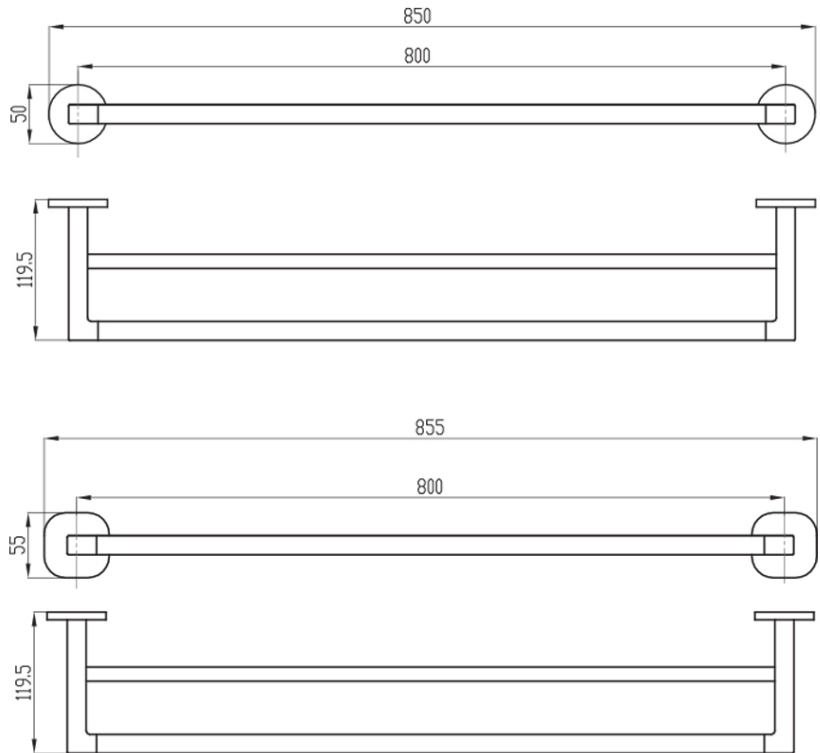

Architectura 800mm Dbl Towel Rail

Product Image

Includes Round & Soft Square Flanges

Product Details

Code: TVA1552361
Brand: Villeroy & Boch
Range: Architectura
Warranty: 5 Years*

Additional Features

Required Product

Recommended Products

Additional Notes

- Round Backing Flange & Soft Square Backing Flange included
- Triple Fixing

Technical Specification

*Please visit argentaust.com.au/warranty to view the full warranty

Note: All dimensions are in millimetres and are subject to normal manufacturing variations. Always use the physical product measurements for cut-outs and rough-ins as the technical details shown may differ from the actual product. Use acetic cured silicone sealant. Do not use epoxy type adhesives. Clean with damp cloth. Do not use abrasive cleaners, liquids or pastes.