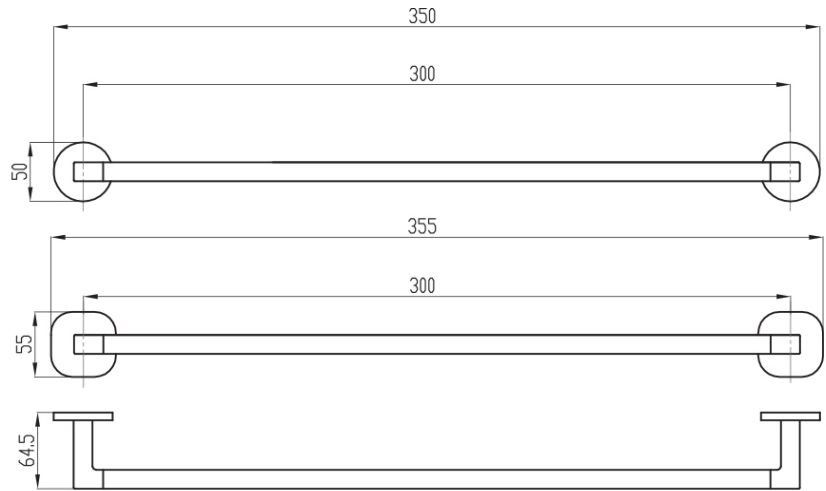

Architectura 300mm Towel Rail

Matte Black

Product Image

Includes Round & Soft Square Flanges

Product Details

Code: TVA1550995
Brand: Villeroy & Boch
Range: Architectura
Warranty: 5 Years*

Additional Features

Technical Specification

Required Product

Recommended Products

Additional Notes

- Round Backing Flange & Soft Square Backing Flange included
- Triple Fixing

*Please visit argentaust.com.au/warranty to view the full warranty

Note: All dimensions are in millimetres and are subject to normal manufacturing variations. Always use the physical product measurements for cut-outs and rough-ins as the technical details shown may differ from the actual product. Use acetic cured silicone sealant. Do not use epoxy type adhesives. Clean with damp cloth. Do not use abrasive cleaners, liquids or pastes.