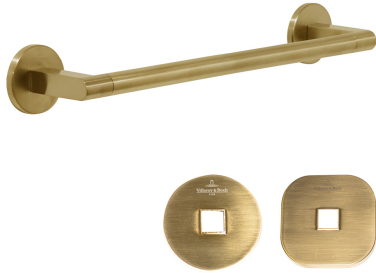

Architectura 300mm Towel Rail

Brushed Gold

Product Image

Includes Round & Soft Square Flanges

Product Details

Code: TVA1550985
Brand: Villeroy & Boch
Range: Architectura
Warranty: 5 Years*

Additional Features

Technical Specification

Required Product

Recommended Products

Additional Notes

- Round Backing Flange & Soft Square Backing Flange included
- Triple Fixing

*Please visit argentaust.com.au/warranty to view the full warranty