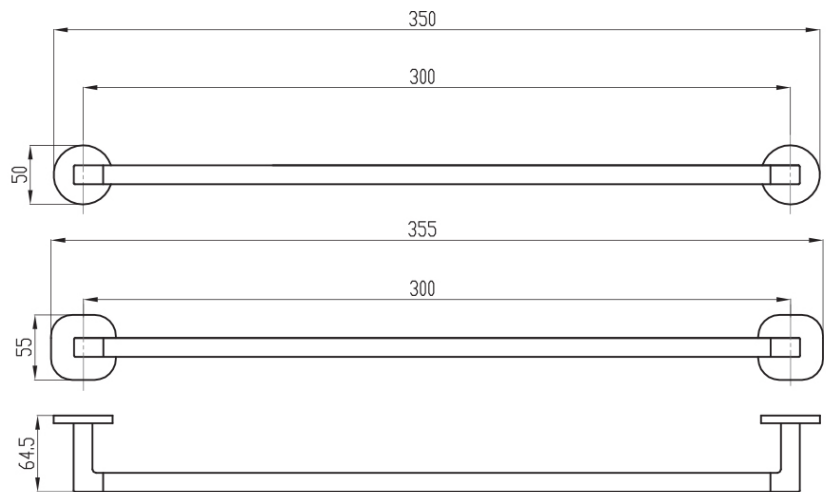

Architectura 300mm Towel Rail

Brushed Gold

Product Image

Includes Round & Soft Square Flanges

Product Details

Code: TVA1550985
Brand: Villeroy & Boch
Range: Architectura
Warranty: 5 Years*

Additional Features

Technical Specification

Required Product

Recommended Products

Additional Notes

- Round Backing Flange & Soft Square Backing Flange included
- Triple Fixing

*Please visit argentaust.com.au/warranty to view the full warranty

Note: All dimensions are in millimetres and are subject to normal manufacturing variations. Always use the physical product measurements for cut-outs and rough-ins as the technical details shown may differ from the actual product. Use acetic cured silicone sealant. Do not use epoxy type adhesives. Clean with damp cloth. Do not use abrasive cleaners, liquids or pastes.