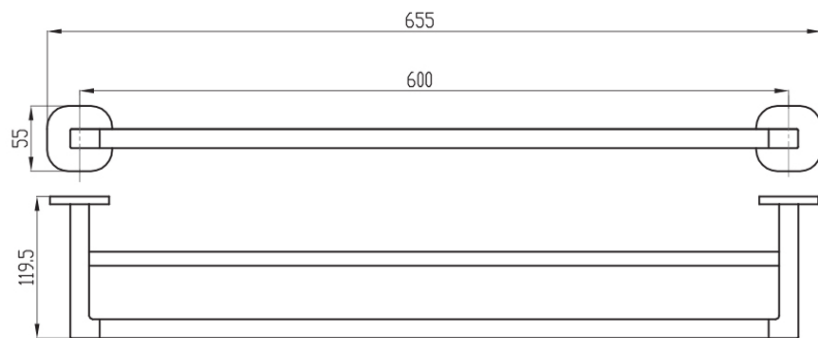

Architectura 600mm Dbl Towel Rail

Matte Black

Product Image

Includes Round & Soft Square Flanges

Product Details

Code: TVA1550495
Brand: Villeroy & Boch
Range: Architectura
Warranty: 5 Years*

Additional Features

Required Product

Recommended Products

Additional Notes

- Round Backing Flange & Soft Square Backing Flange included
- Triple Fixing

Technical Specification

*Please visit argentaust.com.au/warranty to view the full warranty

Note: All dimensions are in millimetres and are subject to normal manufacturing variations. Always use the physical product measurements for cut-outs and rough-ins as the technical details shown may differ from the actual product. Use acetic cured silicone sealant. Do not use epoxy type adhesives. Clean with damp cloth. Do not use abrasive cleaners, liquids or pastes.