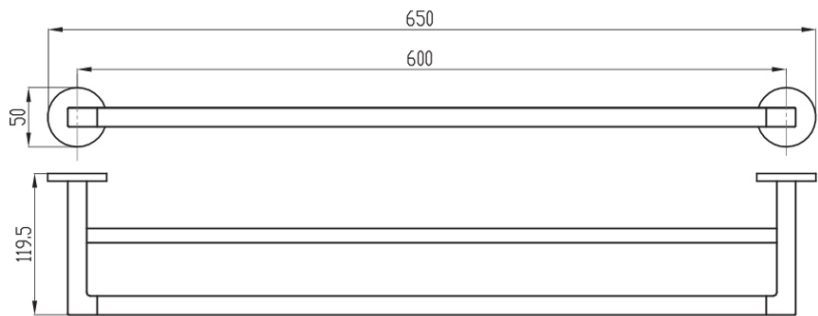

Architectura 600mm Dbl Towel Rail

Matte Black

Product Image

Includes Round & Soft Square Flanges

Product Details

Code: TVA1550495
Brand: Villeroy & Boch
Range: Architectura
Warranty: 5 Years*

Additional Features

Required Product

Recommended Products

Additional Notes

- Round Backing Flange & Soft Square Backing Flange included
- Triple Fixing

Technical Specification

*Please visit argentaust.com.au/warranty to view the full warranty

Note: All dimensions are in millimetres and are subject to normal manufacturing variations. Always use the physical product measurements for cut-outs and rough-ins as the technical details shown may differ from the actual product. Use acetic cured silicone sealant. Do not use epoxy type adhesives. Clean with damp cloth. Do not use abrasive cleaners, liquids or pastes.