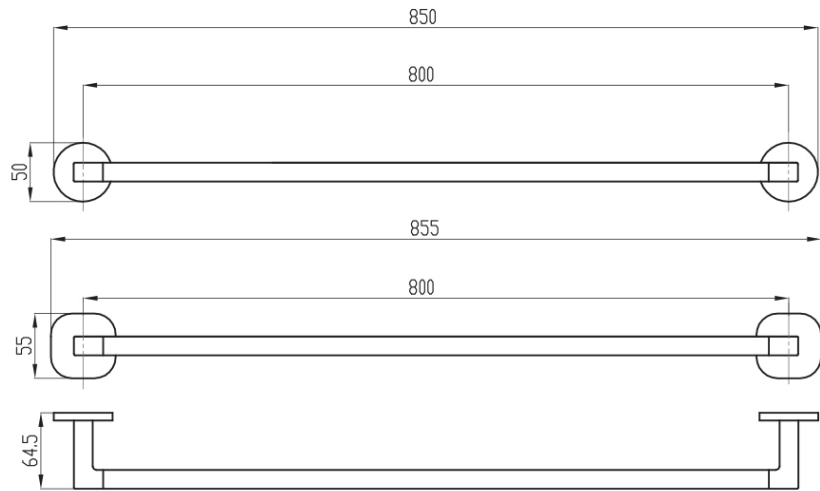

Architectura 800mm Towel Rail

Brushed Gold

Product Image

Includes Round & Soft Square Flanges

Product Details

Code: TVA1550385
Brand: Villeroy & Boch
Range: Architectura
Warranty: 5 Years*

Additional Features

Required Product

Recommended Products

Additional Notes

- Round Backing Flange & Soft Square Backing Flange included
- Triple Fixing

Technical Specification

*Please visit argentaust.com.au/warranty to view the full warranty

Note: All dimensions are in millimetres and are subject to normal manufacturing variations. Always use the physical product measurements for cut-outs and rough-ins as the technical details shown may differ from the actual product. Use acetic cured silicone sealant. Do not use epoxy type adhesives. Clean with damp cloth. Do not use abrasive cleaners, liquids or pastes.