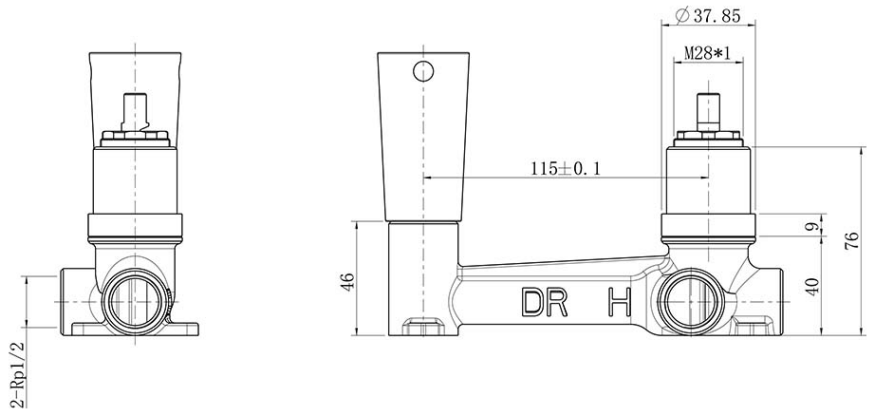

Vita 25 Wall Mounted Basin Trim

Gun Metal

Product Image

Product Details

Code: 1102590B
Brand: Villeroy & Boch
Range: Vita
Warranty: 15 Years*
WELS: 5 Star 5.5 LPM, Reg #: T43573

Additional Features

Technical Specification

Required Product

ColourChoice 6622500

Recommended Products

Additional Notes

- Lead Free
- 115mm Centres
- 25mm Ceramic Cartridge
- Spout Can Be Positioned On The Left Hand Side Of The Mixer Only
- Uses 50mm Micro Plates & Unique Micro 25mm ColourChoice Body

ColourChoice Wall Mounted Basin Mixer Body 25mm

Product Image **Product Details**

Code: 6622500
Brand: Villeroy & Boch
Range: ColourChoice
Warranty: 15 Years*
WELS: N/A

Additional Features **Technical Specification**

Installation Instructions

* This Body Is Only Compatible With Vita 25 Wall Mounted Basin Mixer Trim

*Please visit argentaust.com.au/warranty to view the full warranty

Note: All dimensions are in millimetres and are subject to normal manufacturing variations. Always use the physical product measurements for cut-outs and rough-ins as the technical details shown may differ from the actual product. Use acetic cured silicone sealant. Do not use epoxy type adhesives. Clean with damp cloth. Do not use abrasive cleaners, liquids or pastes.