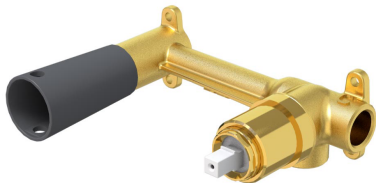

Vita 25 Wall Mounted Basin Trim

Gun Metal

Product Image

Product Details

Code: 1102590B
Brand: Villeroy & Boch
Range: Vita
Warranty: 15 Years*
WELS: 5 Star 5.5 LPM, Reg #: T43573

Additional Features

Technical Specification

Required Product

ColourChoice 6622500

Recommended Products

Additional Notes

- Lead Free
- 115mm Centres
- 25mm Ceramic Cartridge
- Spout Can Be Positioned On The Left Hand Side Of The Mixer Only
- Uses 50mm Micro Plates & Unique Micro 25mm ColourChoice Body

Installation Instructions

- * NOT COMPATIBLE WITH UNIVERSAL BODY
- * ONLY USE COLOURCHOICE BODY 6622500

*Please visit argentaust.com.au/warranty to view the full warranty

Note: All dimensions are in millimetres and are subject to normal manufacturing variations. Always use the physical product measurements for cut-outs and rough-ins as the technical details shown may differ from the actual product. Use acetic cured silicone sealant. Do not use epoxy type adhesives. Clean with damp cloth. Do not use abrasive cleaners, liquids or pastes.

ColourChoice Wall Mounted Basin Mixer Body 25mm

Product Image **Product Details**

Code: 6622500
Brand: Villeroy & Boch
Range: ColourChoice
Warranty: 15 Years*
WELS: N/A

Additional Features **Technical Specification**