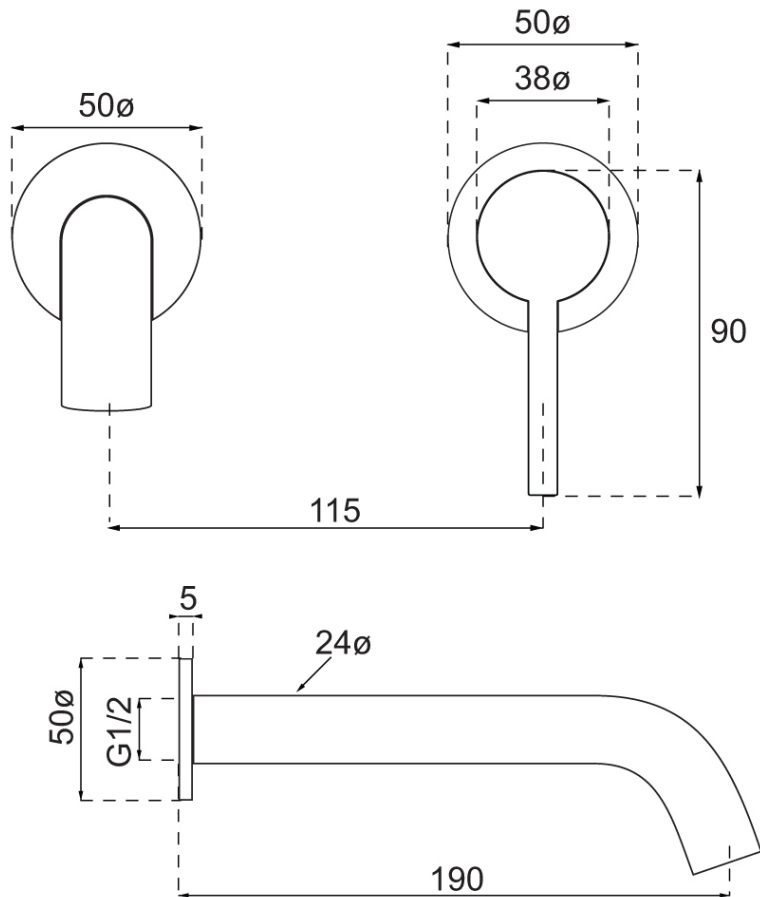

Vita 25 Wall Mounted Basin Trim

Gun Metal

Product Image

Product Details

Code: 1102590B
Brand: Villeroy & Boch
Range: Vita
Warranty: 15 Years*
WELS: 5 Star 5.5 LPM, Reg #: T43573

Additional Features

Technical Specification

Required Product

ColourChoice 6622500

Recommended Products

Additional Notes

- Lead Free
- 115mm Centres
- 25mm Ceramic Cartridge
- Spout Can Be Positioned On The Left Hand Side Of The Mixer Only
- Uses 50mm Micro Plates & Unique Micro 25mm ColourChoice Body

Installation Instructions

- * NOT COMPATIBLE WITH UNIVERSAL BODY
- * ONLY USE COLOURCHOICE BODY 6622500

*Please visit argentaust.com.au/warranty to view the full warranty

Note: All dimensions are in millimetres and are subject to normal manufacturing variations. Always use the physical product measurements for cut-outs and rough-ins as the technical details shown may differ from the actual product. Use acetic cured silicone sealant. Do not use epoxy type adhesives. Clean with damp cloth. Do not use abrasive cleaners, liquids or pastes.

ColourChoice Wall Mounted Basin Mixer Body 25mm

Product Image **Product Details**

Code: 6622500
Brand: Villeroy & Boch
Range: ColourChoice
Warranty: 15 Years*
WELS: N/A

Additional Features **Technical Specification**