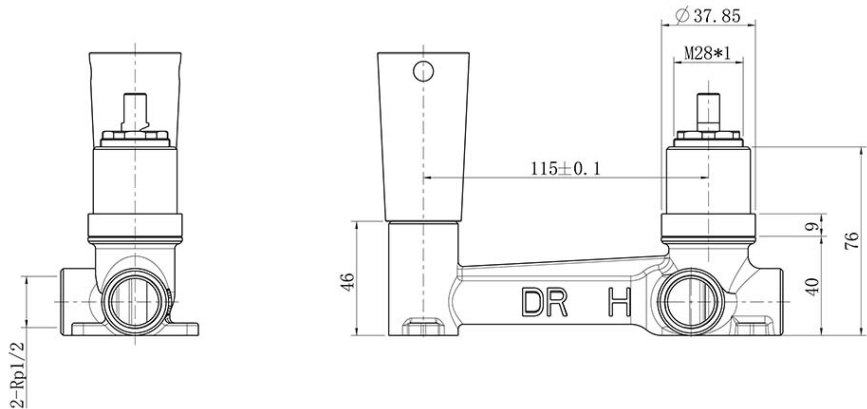

Vita 25 Wall Mounted Basin Trim

Brushed Gold

Product Image

Product Details

Code: 1102585B
Brand: Villeroy & Boch
Range: Vita
Warranty: 15 Years*
WELS: 5 Star 5.5 LPM, Reg #: T43573

Additional Features

Technical Specification

Required Product

ColourChoice 6622500

Recommended Products

Additional Notes

- Lead Free
- 115mm Centres
- 25mm Ceramic Cartridge
- Spout Can Be Positioned On The Left Hand Side Of The Mixer Only
- Uses 50mm Micro Plates & Unique Micro 25mm ColourChoice Body

ColourChoice Wall Mounted Basin Mixer Body 25mm

Product Image **Product Details**

Code: 6622500
Brand: Villeroy & Boch
Range: ColourChoice
Warranty: 15 Years*
WELS: N/A

Additional Features **Technical Specification**

Installation Instructions

* This Body Is Only Compatible With Vita 25 Wall Mounted Basin Mixer Trim

*Please visit argentaust.com.au/warranty to view the full warranty

Note: All dimensions are in millimetres and are subject to normal manufacturing variations. Always use the physical product measurements for cut-outs and rough-ins as the technical details shown may differ from the actual product. Use acetic cured silicone sealant. Do not use epoxy type adhesives. Clean with damp cloth. Do not use abrasive cleaners, liquids or pastes.