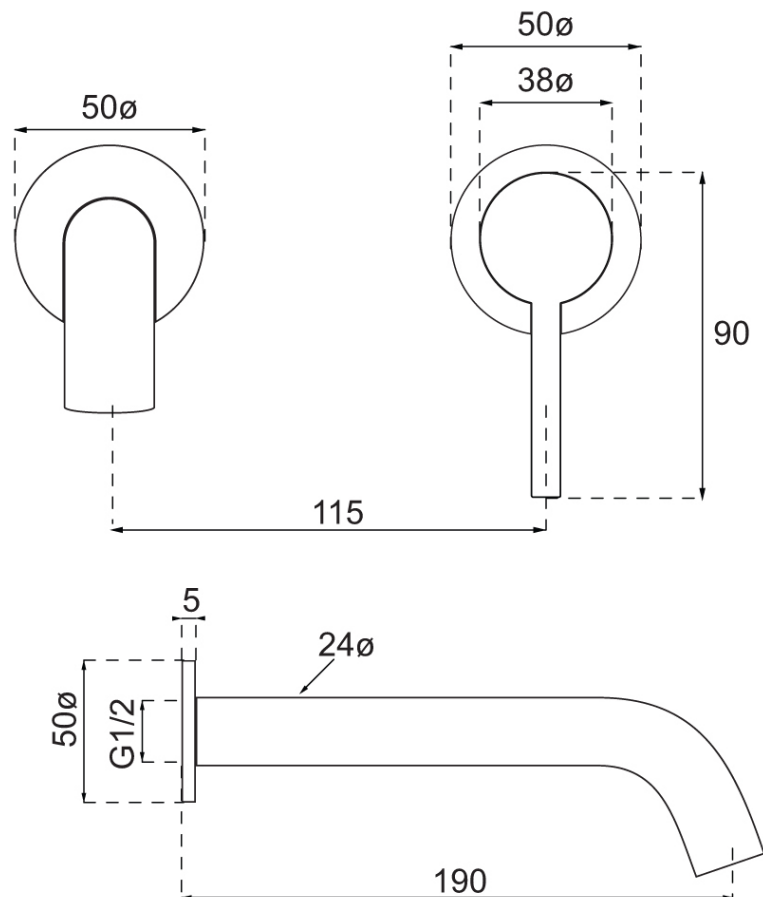

Vita 25 Wall Mounted Basin Trim

Brushed Gold

Product Image

Product Details

Code: 1102585B
Brand: Villeroy & Boch
Range: Vita
Warranty: 15 Years*
WELS: 5 Star 5.5 LPM, Reg #: T43573

Additional Features

Technical Specification

Required Product

ColourChoice 6622500

Recommended Products

Additional Notes

- Lead Free
- 115mm Centres
- 25mm Ceramic Cartridge
- Spout Can Be Positioned On The Left Hand Side Of The Mixer Only
- Uses 50mm Micro Plates & Unique Micro 25mm ColourChoice Body

Installation Instructions

- * NOT COMPATIBLE WITH UNIVERSAL BODY
- * ONLY USE COLOURCHOICE BODY 6622500

*Please visit argentaust.com.au/warranty to view the full warranty

Note: All dimensions are in millimetres and are subject to normal manufacturing variations. Always use the physical product measurements for cut-outs and rough-ins as the technical details shown may differ from the actual product. Use acetic cured silicone sealant. Do not use epoxy type adhesives. Clean with damp cloth. Do not use abrasive cleaners, liquids or pastes.

ColourChoice Wall Mounted Basin Mixer Body 25mm

Product Image **Product Details**

Code: 6622500
Brand: Villeroy & Boch
Range: ColourChoice
Warranty: 15 Years*
WELS: N/A

Additional Features **Technical Specification**