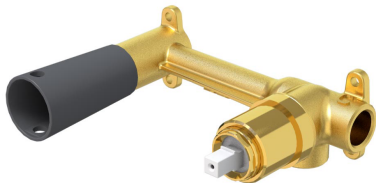

Vita 25 Wall Mounted Basin Trim

Brushed Gold

Product Image

Product Details

Code: 1102585B
Brand: Villeroy & Boch
Range: Vita
Warranty: 15 Years*
WELS: 5 Star 5.5 LPM, Reg #: T43573

Additional Features

Technical Specification

Required Product

ColourChoice 6622500

Recommended Products

Additional Notes

- Lead Free
- 115mm Centres
- 25mm Ceramic Cartridge
- Spout Can Be Positioned On The Left Hand Side Of The Mixer Only
- Uses 50mm Micro Plates & Unique Micro 25mm ColourChoice Body

Installation Instructions

- * NOT COMPATIBLE WITH UNIVERSAL BODY
- * ONLY USE COLOURCHOICE BODY 6622500

*Please visit argentaust.com.au/warranty to view the full warranty

Note: All dimensions are in millimetres and are subject to normal manufacturing variations. Always use the physical product measurements for cut-outs and rough-ins as the technical details shown may differ from the actual product. Use acetic cured silicone sealant. Do not use epoxy type adhesives. Clean with damp cloth. Do not use abrasive cleaners, liquids or pastes.

ColourChoice Wall Mounted Basin Mixer Body 25mm

Product Image **Product Details**

Code: 6622500
Brand: Villeroy & Boch
Range: ColourChoice
Warranty: 15 Years*
WELS: N/A

Additional Features **Technical Specification**