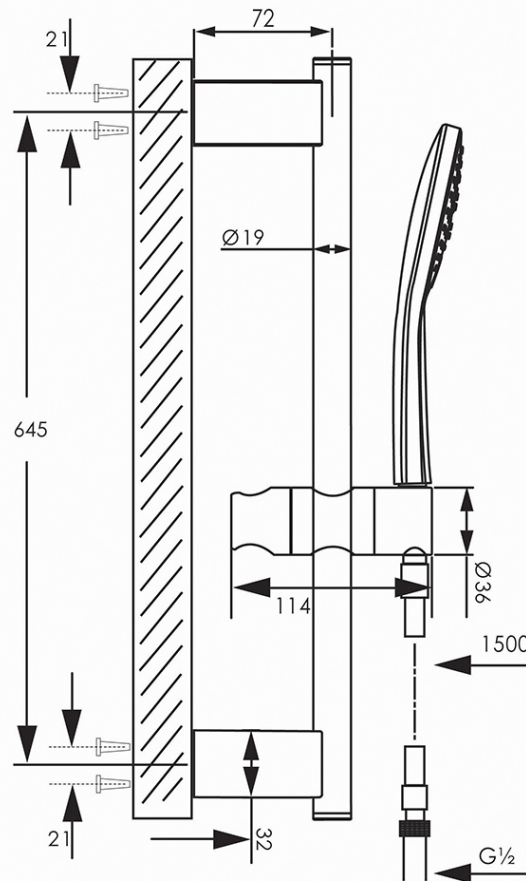

Studio 120/700 Shower Rail Set

Matte Black

Product Image

Product Details

Code:	SR20061395
Brand:	Argent
Range:	Studio
Warranty:	15 Years*
WELS:	3 Star 9 LPM, Reg #: S10776

Additional Features

Technical Specification

Required Product

Recommended Products

Additional Notes

- 120mm 3 Function Handpiece

*Please visit argentaust.com.au/warranty to view the full warranty

Note: All dimensions are in millimetres and are subject to normal manufacturing variations. Always use the physical product measurements for cut-outs and rough-ins as the technical details shown may differ from the actual product. Use acetic cured silicone sealant. Do not use epoxy type adhesives. Clean with damp cloth. Do not use abrasive cleaners, liquids or pastes.