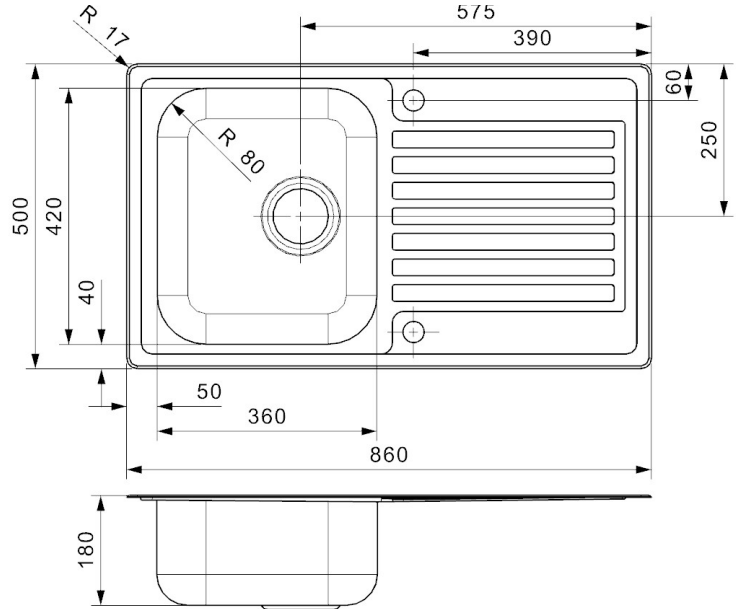

MONARCH 860 SINK RIGHT HAND DRAINER

Product Image	Technical Specification
---------------	-------------------------

S1145	DR002	R1035 + S1145	AW100	R1056	R1035
A	B	C	D	E	F

Description	
Monarch 860 Sink Right Hand Drainer	
RIGHT HAND DRAINER	
R27240	1 Tap Hole RH Drainer
R27240FDCB	Main Bowl with RH Drainer includes B C
LEFT HAND DRAINER	
R27233	1 Tap Hole LH Drainer
R27233FDCB	Main Bowl with LH Drainer includes B C
NO TAPHOLE	
R27196	No Tap Hole
R27196FDCB	Main Bowl with Drainer includes B C

Additional Information
<ul style="list-style-type: none"> • Design Overflow • Round basket waste • 304 Stainless Steel Polished Inox Finish • Top Mount installation • 27 Litre Capacity • Suit 500 Carcass or Larger