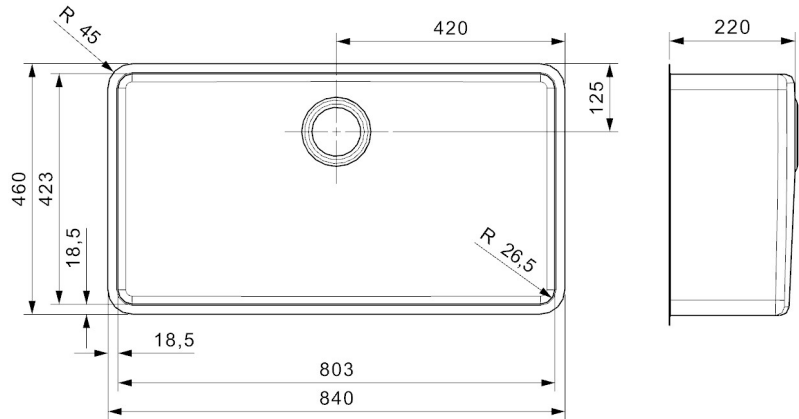

MONARCH 840 SINK

Product Image	Technical Specification
---------------	-------------------------

R1055	R1055	FB120	DR202	WS100
				

Description	
Monarch 840 Sink	
R27189	Mega Bowl
R27189FDTB	Mega Bowl includes B C D
R27189WSB	Mega Bowl includes A

Additional Information
<ul style="list-style-type: none"> Design Overflow Round basket waste 304 Stainless Steel Matte Inox Finish Top Mount, Under Mount, Flush Mount installation Also ideal in the laundry 74 Litre Capacity Suit 900 Carcass or Larger