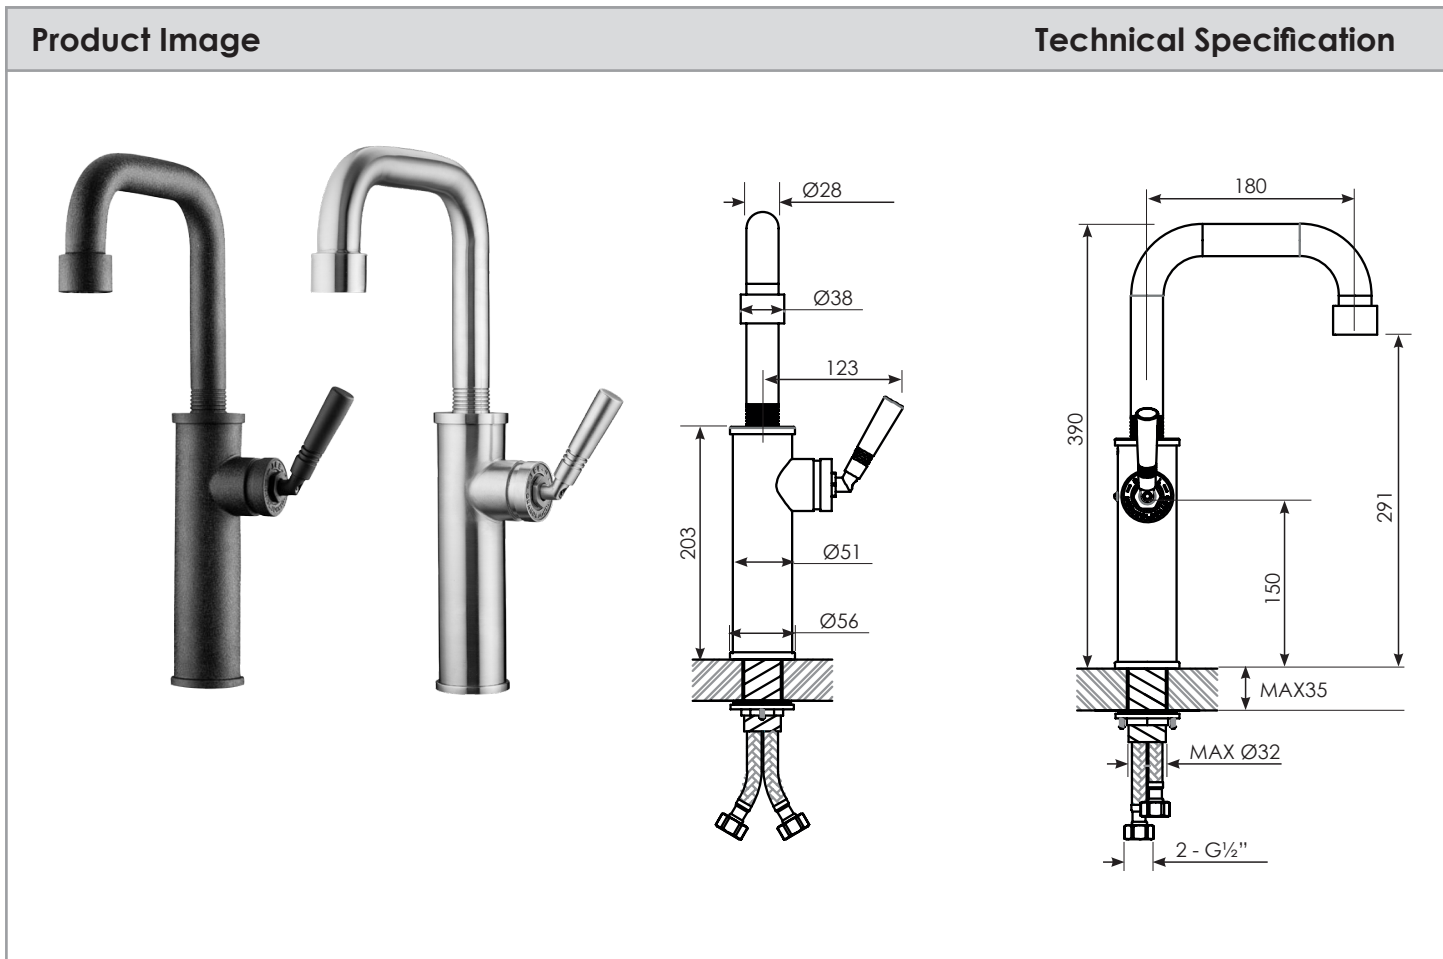

SOHO BASIN MIXER

Description	
Soho Basin Mixer WELS 5 Star/6Lpm	
700-1752B 700-1750B	Matte Black Raw

Additional Information
Stainless Steel 304 Grade