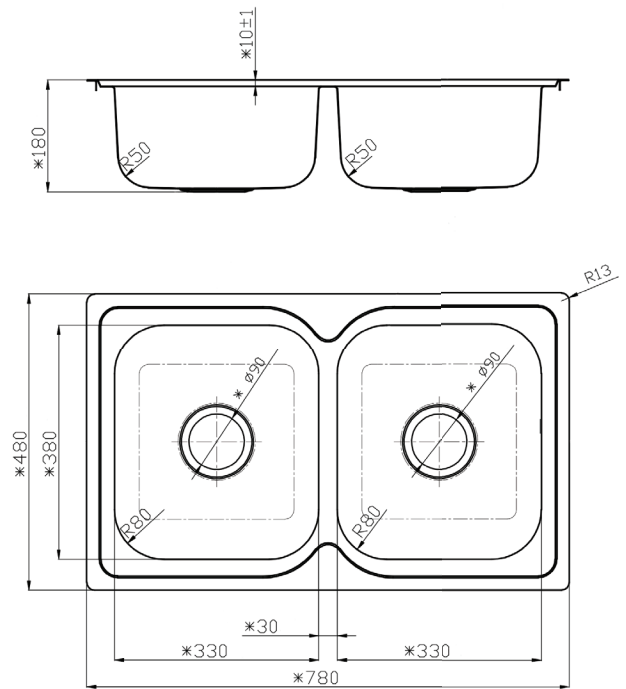

# FORMAT 780 DOUBLE SINK

**Product Image** **Technical Specification**

Description	
Format 780 Double Sink	
<b>KS4082232</b>	1 Tap Hole
<b>KS4082230</b>	No Tap Hole

Additional Information
<ul style="list-style-type: none"> <li>• Rolled Edge</li> <li>• 304 Stainless Steel Silk Mid Level Polish</li> <li>• Topmount &amp; Undermount</li> <li>• 22/22 Litre Capacity</li> <li>• Suits 800 Carcass or larger</li> </ul>
<p><b>INSTALLATION DISCLAIMER</b> ALL TEMPLATES, LINE DRAWINGS &amp; ELECTRONIC FILES ARE SUPPLIED AS A GUIDE ONLY. PLEASE CROSS CHECK WITH ACTUAL BOWL BEFORE COMMENCING ANY CUTOUT AND ENSURE RADII ARE SUITABLE TO BENCHTOP MATERIAL TOLERANCES. ARGENT ACCEPTS NO RESPONSIBILITY FOR CUTOUT ERRORS.</p>