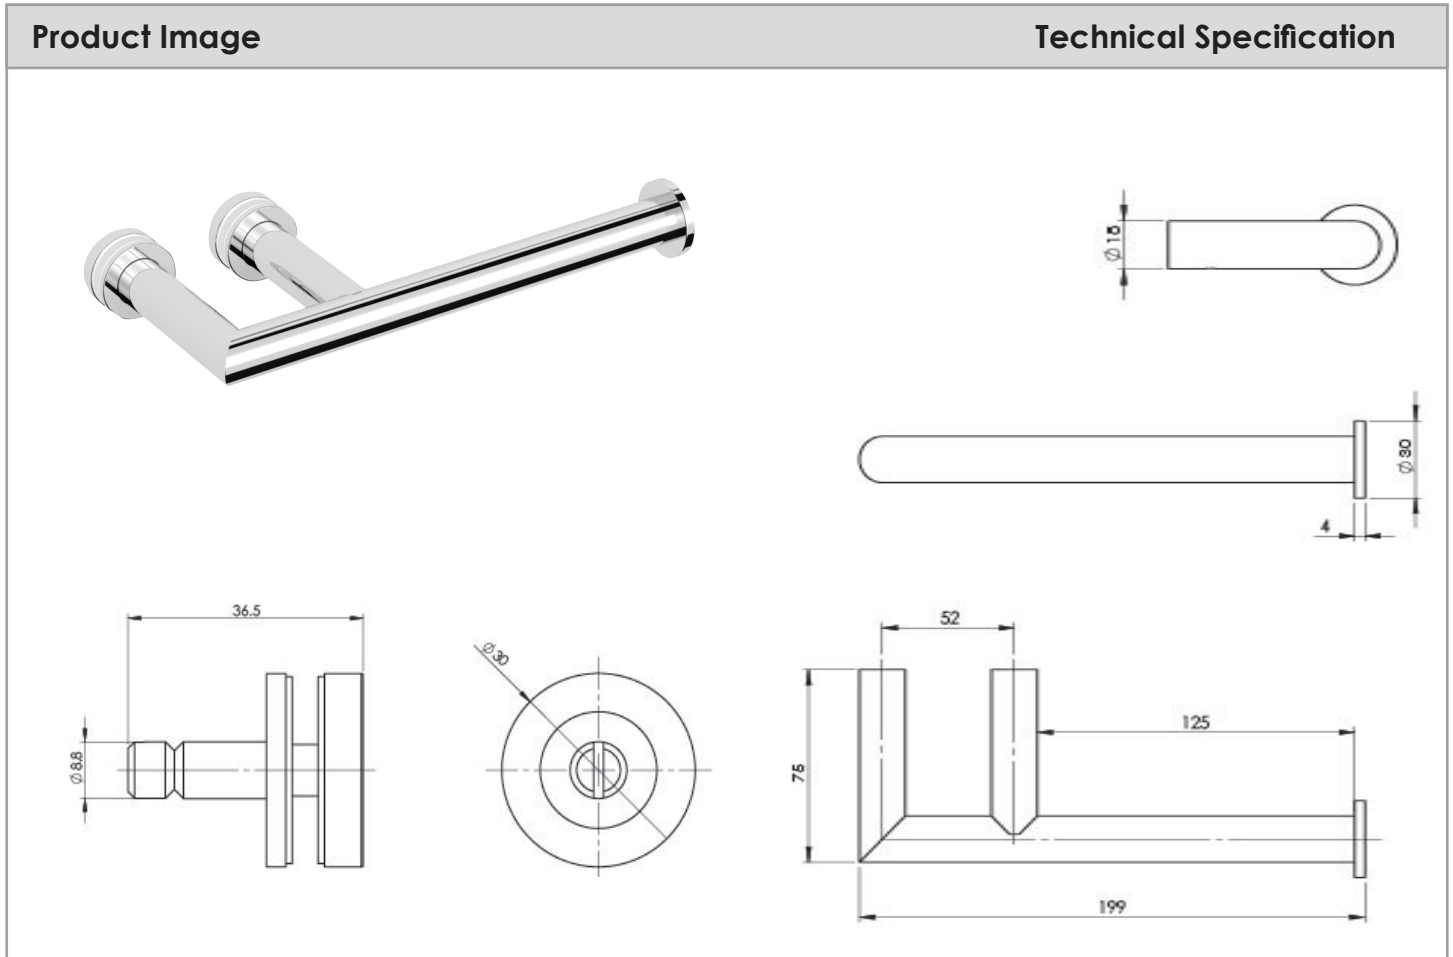

# FOCAL GLASS PANEL TOILET ROLL HOLDER

Description	
Focal Glass Panel Toilet Roll Holder	
<b>AG70143B</b>	
<b>Includes</b>	
1x AG70143	Toilet Roll Holder Component
2x AG3000F	Cover Plate + Connector

Additional Information
<ul style="list-style-type: none"> <li>• Chrome Plated</li> <li>• For mounting onto 6-10mm glass or acrylic panels</li> <li>• 10 mm Ø holes required.</li> </ul>