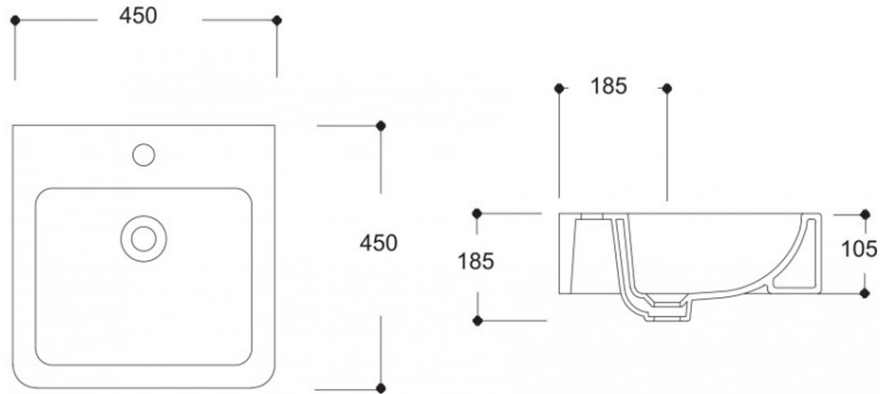

Evo 450 Wall Basin

1 Tap Hole | Pedestal

Product Image

Product Details

Code:	FC18MUL01PB
Brand:	Argent
Range:	Evo
Warranty:	10 Years*
Product Width:	450 mm
Product Depth:	450 mm
WELS:	N/A

Additional Features

Required Product
32mm Waste

Recommended Products
K316 Series Pop Up Waste

Additional Notes

- 15 Litre Per Min OF Capacity

Technical Specification

*Please visit argentaust.com.au/warranty to view the full warranty

Note: All dimensions are in millimetres and are subject to normal manufacturing variations. Always use the physical product measurements for cut-outs and rough-ins as the technical details shown may differ from the actual product. Use acetic cured silicone sealant. Do not use epoxy type adhesives. Clean with damp cloth. Do not use abrasive cleaners, liquids or pastes.