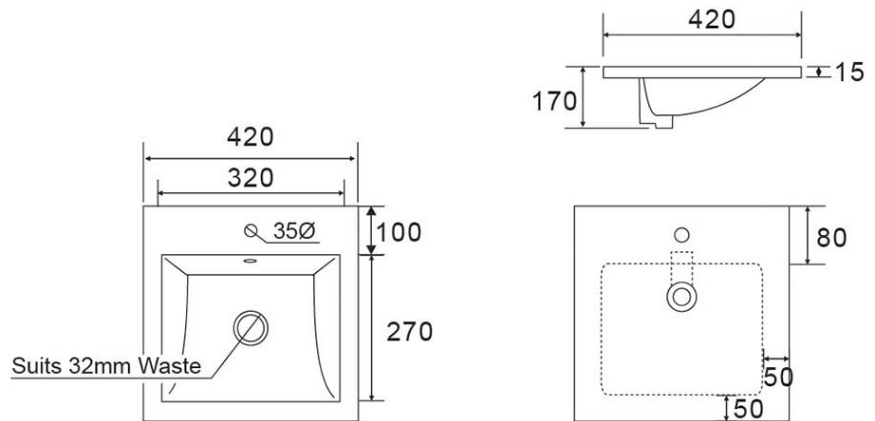

Zen Neu 420 Drop In Basin

1 Tap Hole | Overflow

Product Image

Product Details

Code:	D6042
Brand:	Argent
Range:	Zen
Warranty:	10 Years*
Product Width:	420 mm
Product Depth:	170 mm
WELS:	N/A

Additional Features

Required Product
32mm Waste

Recommended Products
K316-D PUW Series

Additional Notes

- Round Overflow

Installation Instructions
* Drop In Installation

Technical Specification

*Please visit argentaust.com.au/warranty to view the full warranty

Note: All dimensions are in millimetres and are subject to normal manufacturing variations. It is recommended to use the physical product measurements for cut-outs and rough-ins as the technical details shown may differ from the actual product. Use acetic cured silicone sealant. Do not use epoxy type adhesives. Clean with damp cloth. Do not use abrasive cleaners, liquids or pastes.