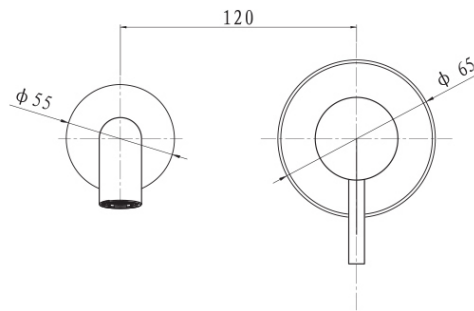

# Grace Wall Mounted Basin/Bath Trim

Matte Black

**Product Image**

**Product Details**

**Code:** BM24411795  
**Brand:** Argent  
**Range:** Grace  
**Warranty:** 15 Years\*  
**WELS:** 6 Star 4.5 LPM, Reg #: T33614

**Additional Features**

**Technical Specification**

**Required Product**  
 BM24001795

**Recommended Products**

**Additional Notes**

- 35mm European Ceramic Cartridge | Superior Flow Regulator

\*Please visit [argentaust.com.au/warranty](http://argentaust.com.au/warranty) to view the full warranty

Note: All dimensions are in millimetres and are subject to normal manufacturing variations. Always use the physical product measurements for cut-outs and rough-ins as the technical details shown may differ from the actual product. Use acetic cured silicone sealant. Do not use epoxy type adhesives. Clean with damp cloth. Do not use abrasive cleaners, liquids or pastes.