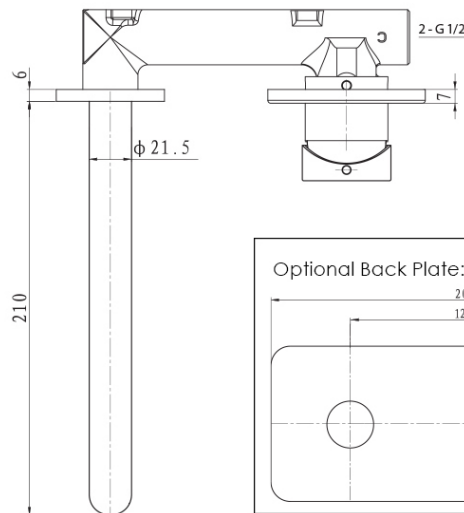

**Additional Features**

**Technical Specification**

**Required Product**  
 BM24001795

**Recommended Products**

**Additional Notes**

- 35mm European Ceramic Cartridge | Superior Flow Regulator

\*Please visit [argentaust.com.au/warranty](http://argentaust.com.au/warranty) to view the full warranty

Note: All dimensions are in millimetres and are subject to normal manufacturing variations. Always use the physical product measurements for cut-outs and rough-ins as the technical details shown may differ from the actual product. Use acetic cured silicone sealant. Do not use epoxy type adhesives. Clean with damp cloth. Do not use abrasive cleaners, liquids or pastes.