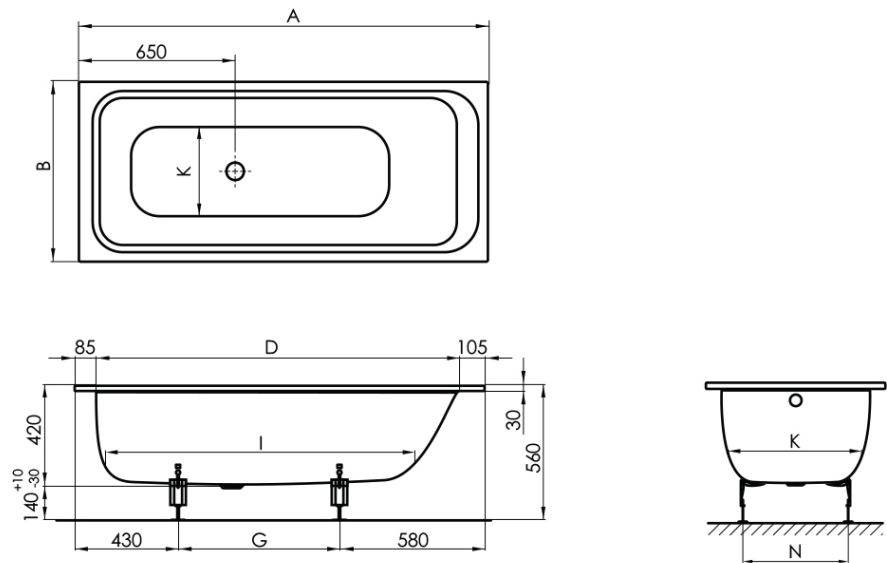

BETTE

BetteSelect 1800 Drop In Bath

Overflow

Product Image

Product Details

Code: B3413WOB
Brand: Bette
Range: BetteSelect
Warranty: *
Product Length: N/A
Product Width: N/A
Product Height: N/A
Litre Capacity:

Additional Features

Technical Specification

Dimensions	A	B	D	G	I	K	N
150 x 70 x 42 cm	1500	700	1310	490	1099	498	405
160 x 70 x 42 cm	1600	700	1410	590	1199	498	405
170 x 75 x 42 cm	1700	750	1510	690	1299	548	455
180 x 80 x 42 cm	1800	800	1610	790	1399	598	505

*Please visit argentaust.com.au/warranty to view the full warranty

Note: All dimensions are in millimetres and are subject to normal manufacturing variations. Always use the physical product measurements for cut-outs and rough-ins as the technical details shown may differ from the actual product. Use acetic cured silicone sealant. Do not use epoxy type adhesives. Clean with damp cloth. Do not use abrasive cleaners, liquids or pastes.