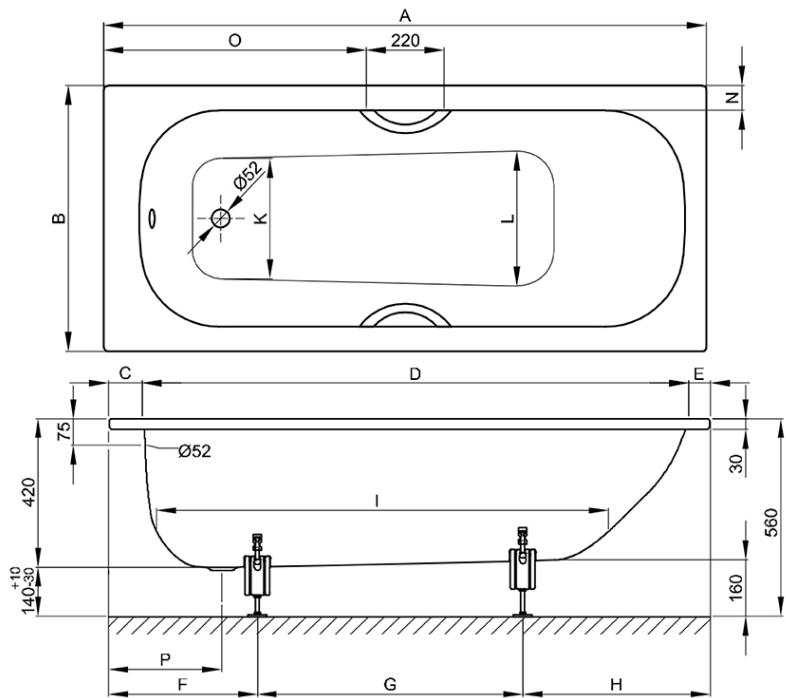

BETTE

BetteForm 1800 Drop In Bath

No Overflow

Product Image

Shown with overflow

Product Details

SKU: B2950B
Brand: Bette
Range: Form
Warranty: 30 Years
Product Length: 1800 mm
Product Width: 800 mm
Product Height: 420 mm
Litre Capacity: 118 L

Additional Features

Required Product

Recommended Products

Additional Notes

* B23-1500 Bette Universal Bath Feet

Technical Specification

Dimensions

article no.	dimensions in mm	A	B	C	D	E	F	G	H
2950	1800 x 800 x 420	1800	800	100	1635	65	430	790	580
		H	I	K	L	N	O	P	volume*
		580	1360	510	520	65	790	320	147 litre

Note: All dimensions are in millimetres and are subject to normal manufacturing variations. Always use the physical product measurements for cut-outs and rough-ins as the technical details shown may differ from the actual product. Use acetic cured silicone sealant. Do not use epoxy type adhesives. Clean with damp cloth. Do not use abrasive cleaners, liquids or pastes.