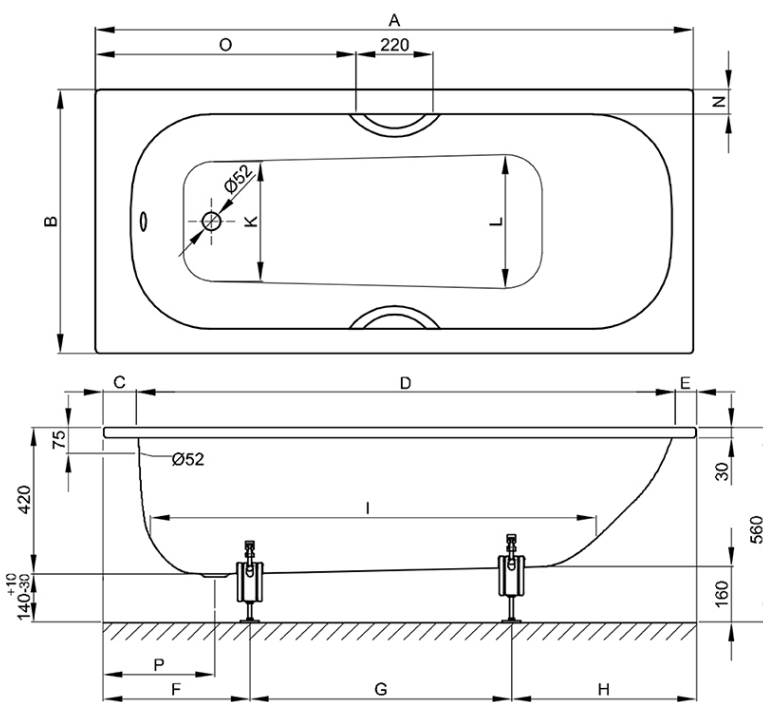

BetteForm 1500 Drop In Bath

Overflow

Product Image

Product Details

SKU: B2941WOB
Brand: Bette
Range: Form
Warranty: 30 Years
Product Length: 1500 mm
Product Width: 700 mm
Product Height: 420 mm
Litre Capacity: 89 L

Additional Features

Technical Specification

Required Product

Recommended Products

Additional Notes

* B23-1500 Bette Universal Bath Feet

Dimensions

article no.	dimensions in mm	A	B	C	D	E	F	G	H
2941	1500 x 700 x 420	1500	700	100	1330	70	400	520	580
		H	I	K	L	N	O	P	volume*
		580	1070	450	475	70	640	320	89 litre

Note: All dimensions are in millimetres and are subject to normal manufacturing variations. Always use the physical product measurements for cut-outs and rough-ins as the technical details shown may differ from the actual product. Use acetic cured silicone sealant. Do not use epoxy type adhesives. Clean with damp cloth. Do not use abrasive cleaners, liquids or pastes.