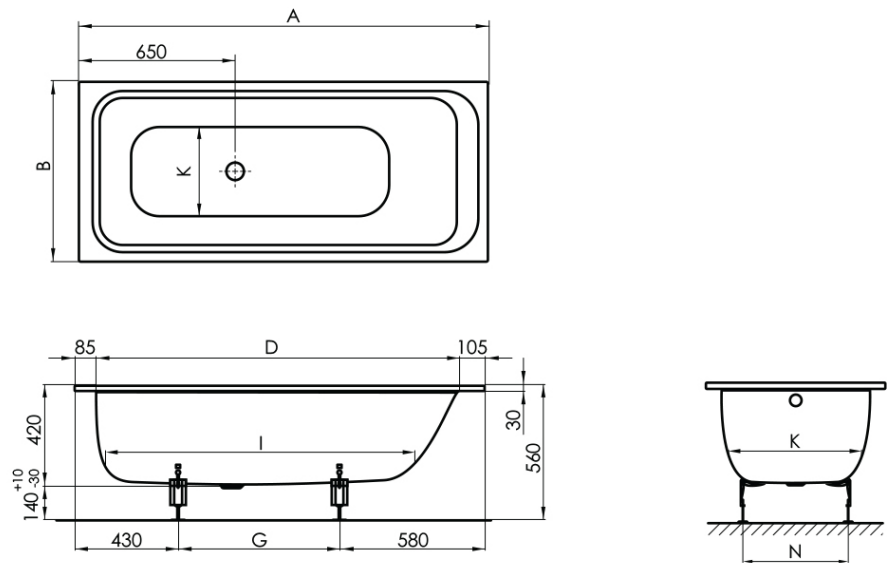

**BETTE**

**BetteSelect 1600 Drop In Bath**

White Overflow

**Product Image**

Shown with chrome overflow and waste.

**Product Details**

**Code:** B1303WWOB  
**Brand:** Bette  
**Range:** Select  
**Warranty:** 30 Years\*  
**Product Length:** 1600 mm  
**Product Width:** 700 mm  
**Product Height:** 420 mm  
**Litre Capacity:** 103 L

**Additional Features**

**Technical Specification**

Dimensions	A	B	D	G	I	K	N
150 x 70 x 42 cm	1500	700	1310	490	1099	498	405
160 x 70 x 42 cm	1600	700	1410	590	1199	498	405
170 x 75 x 42 cm	1700	750	1510	690	1299	548	455
180 x 80 x 42 cm	1800	800	1610	790	1399	598	505

\*Please visit [argentaust.com.au/warranty](http://argentaust.com.au/warranty) to view the full warranty

Note: All dimensions are in millimetres and are subject to normal manufacturing variations. Always use the physical product measurements for cut-outs and rough-ins as the technical details shown may differ from the actual product. Use acetic cured silicone sealant. Do not use epoxy type adhesives. Clean with damp cloth. Do not use abrasive cleaners, liquids or pastes.