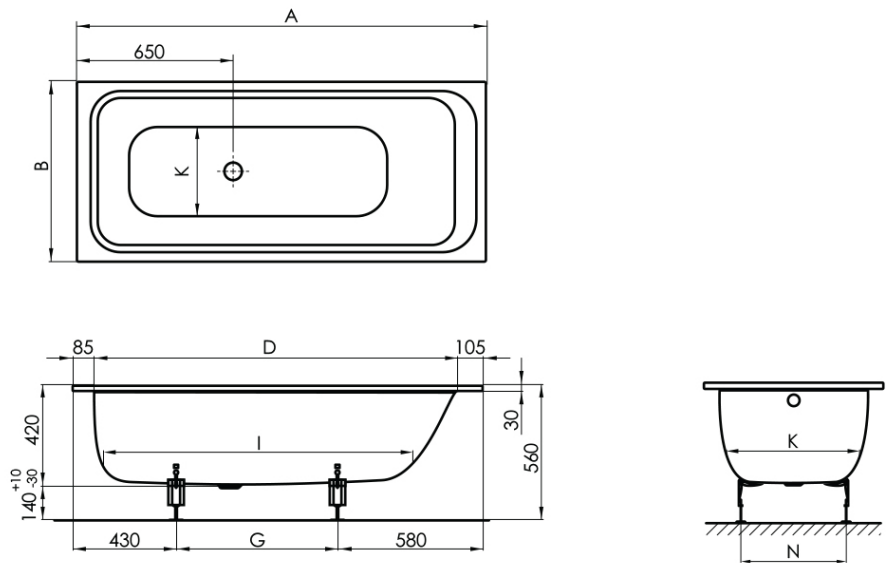

# BetteSelect 1600 Drop In Bath

No Overflow

**Product Image**

Shown with chrome waste.

**Product Details**

**Code:** B1303B  
**Brand:** Bette  
**Range:** Select  
**Warranty:** 30 Years\*  
**Product Length:** 1600 mm  
**Product Width:** 700 mm  
**Product Height:** 420 mm  
**Litre Capacity:** 103 L

**Additional Features**

**Technical Specification**

Dimensions	A	B	D	G	I	K	N
150 x 70 x 42 cm	1500	700	1310	490	1099	498	405
160 x 70 x 42 cm	1600	700	1410	590	1199	498	405
170 x 75 x 42 cm	1700	750	1510	690	1299	548	455
180 x 80 x 42 cm	1800	800	1610	790	1399	598	505

\*Please visit [argentaust.com.au/warranty](http://argentaust.com.au/warranty) to view the full warranty

Note: All dimensions are in millimetres and are subject to normal manufacturing variations. Always use the physical product measurements for cut-outs and rough-ins as the technical details shown may differ from the actual product. Use acetic cured silicone sealant. Do not use epoxy type adhesives. Clean with damp cloth. Do not use abrasive cleaners, liquids or pastes.