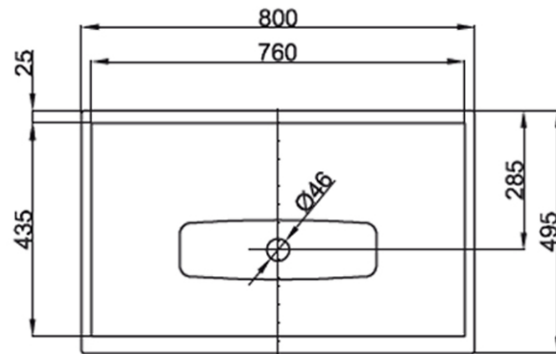

BETTE

Lux Shape 800 Freestanding Basin

No Tap Hole

Product Image

Product Details

SKU:	A171BXXX
Brand:	Bette
Range:	Lux Shape
Warranty:	30 Years
Product Width:	800 mm
Product Depth:	495 mm
WELS:	N/A

Additional Features

Required Product

Recommended Products

Additional Notes

- * Made from long-lasting titanium steel
- * Frame available in range of colours see argentaust.com.au for more details

Technical Specification

Note: All dimensions are in millimetres and are subject to normal manufacturing variations. Always use the physical product measurements for cut-outs and rough-ins as the technical details shown may differ from the actual product. Use acetic cured silicone sealant. Do not use epoxy type adhesives. Clean with damp cloth. Do not use abrasive cleaners, liquids or pastes.