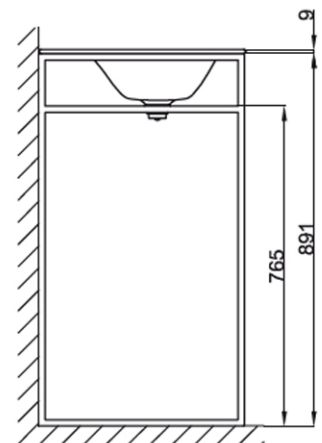

BETTE

Lux Shape 800 Freestanding Basin

No Tap Hole

Product Image

Product Details

SKU:	A171BXXX
Brand:	Bette
Range:	Lux Shape
Warranty:	30 Years
Product Width:	800 mm
Product Depth:	495 mm
WELS:	N/A

Additional Features

Required Product

Recommended Products

Additional Notes

- * Made from long-lasting titanium steel
- * Frame available in range of colours see argentaust.com.au for more details

Technical Specification

Note: All dimensions are in millimetres and are subject to normal manufacturing variations. Always use the physical product measurements for cut-outs and rough-ins as the technical details shown may differ from the actual product. Use acetic cured silicone sealant. Do not use epoxy type adhesives. Clean with damp cloth. Do not use abrasive cleaners, liquids or pastes.