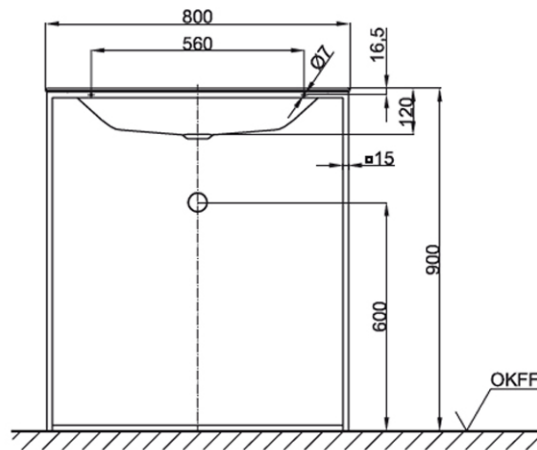

BETTE

Lux Shape 800 Freestanding Basin

No Tap Hole

Product Image

Product Details

SKU:	A171BXXX
Brand:	Bette
Range:	Lux Shape
Warranty:	30 Years
Product Width:	800 mm
Product Depth:	495 mm
WELS:	N/A

Additional Features

Required Product

Recommended Products

Additional Notes

- * Made from long-lasting titanium steel
- * Frame available in range of colours see argentaust.com.au for more details

Technical Specification

Note: All dimensions are in millimetres and are subject to normal manufacturing variations. Always use the physical product measurements for cut-outs and rough-ins as the technical details shown may differ from the actual product. Use acetic cured silicone sealant. Do not use epoxy type adhesives. Clean with damp cloth. Do not use abrasive cleaners, liquids or pastes.