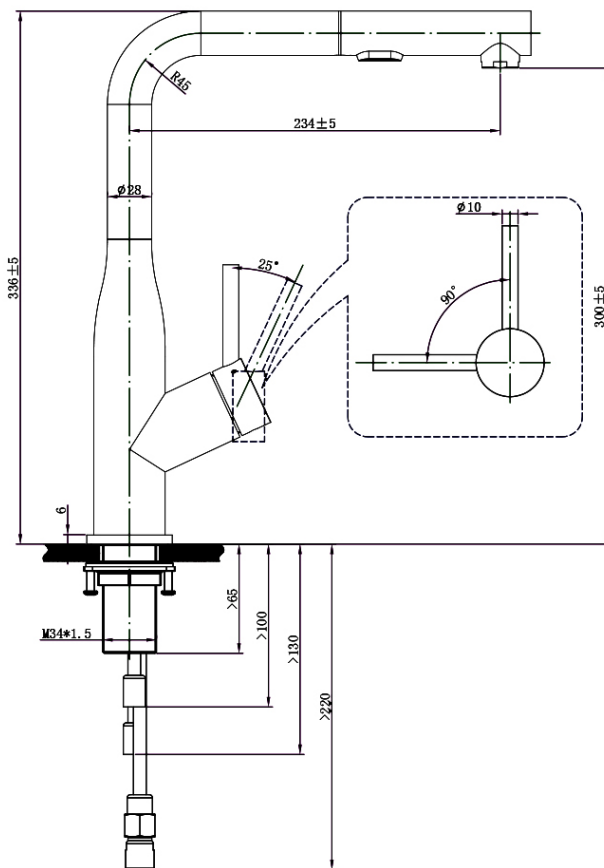

Modern Steel 2.0 Pull Out Spray Kitchen Mixer

Matte Black

Product Image

Product Details

Code: 9610W1S9
Brand: Villeroy & Boch
Range: Modern Steel 2.0
Warranty: 15 Years*
WELS: 5 Star 5 LPM, Reg #: T37262

Additional Features

Technical Specification

Required Product

Recommended Products

Additional Notes

- Stainless Steel 304 Grade
- 35mm Ceramic Cartridge
- 360 Degree Swivel Range

*Please visit argentaust.com.au/warranty to view the full warranty

Note: All dimensions are in millimetres and are subject to normal manufacturing variations. It is recommended to use the physical product measurements for cut-outs and rough-ins as the technical details shown may differ from the actual product. Use acetic cured silicone sealant. Do not use epoxy type adhesives. Clean with damp cloth. Do not use abrasive cleaners, liquids or pastes.