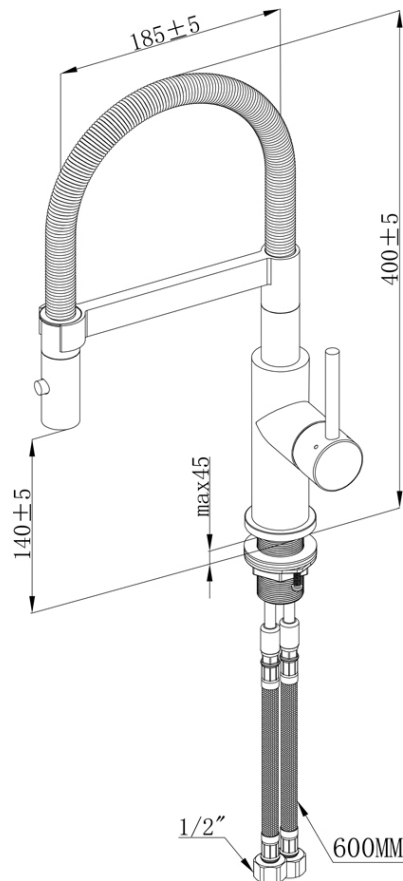

Steel Expert Compact Kitchen Mixer

Matte Black

Product Image

Product Details

Code:	9273W0S9
Brand:	Villeroy & Boch
Range:	Steel Expert
Warranty:	15 Years*
WELS:	6 Star 4.5 LPM, Reg #: T35763 (V)

Additional Features

Technical Specification

Required Product

Recommended Products

Additional Notes

- Stainless Steel 304 Grade
- 35mm Ceramic Cartridge
- 360 Degree Swivel Range

*Please visit argentaust.com.au/warranty to view the full warranty

Note: All dimensions are in millimetres and are subject to normal manufacturing variations. Always use the physical product measurements for cut-outs and rough-ins as the technical details shown may differ from the actual product. Use acetic cured silicone sealant. Do not use epoxy type adhesives. Clean with damp cloth. Do not use abrasive cleaners, liquids or pastes.