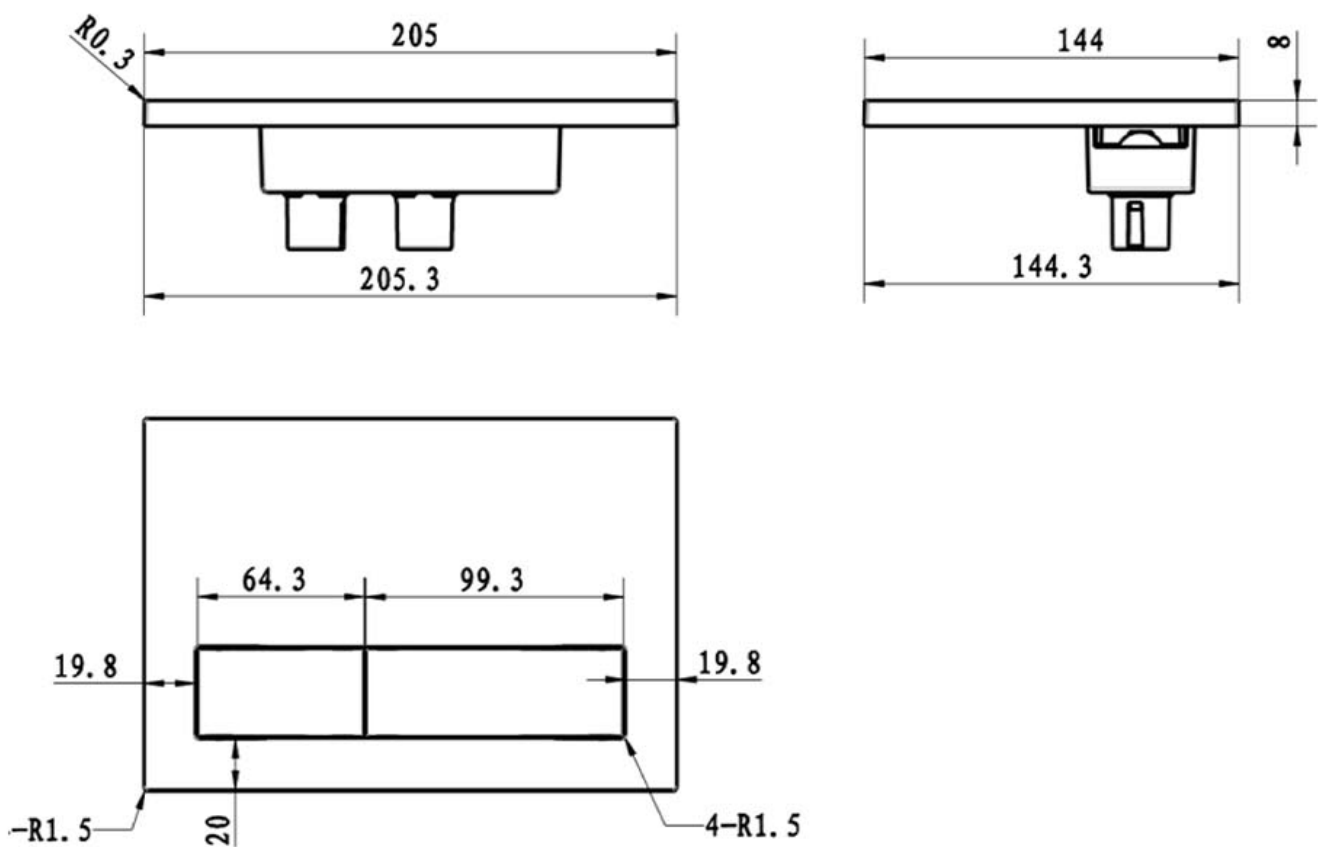

Recommended Products
ViConnect 80 or Low Level Models

Additional Notes

- Quik Clic Connection
- ViConnect Compatible only

See over page for dimensional drawing

150S Flush Plate

Matte White

Technical Specification

*Please visit argentaust.com.au/warranty to view the full warranty

Note: All dimensions are in millimetres and are subject to normal manufacturing variations. Always use the physical product measurements for cut-outs and rough-ins as the technical details shown may differ from the actual product. Use acetic cured silicone sealant. Do not use epoxy type adhesives. Clean with damp cloth. Do not use abrasive cleaners, liquids or pastes.