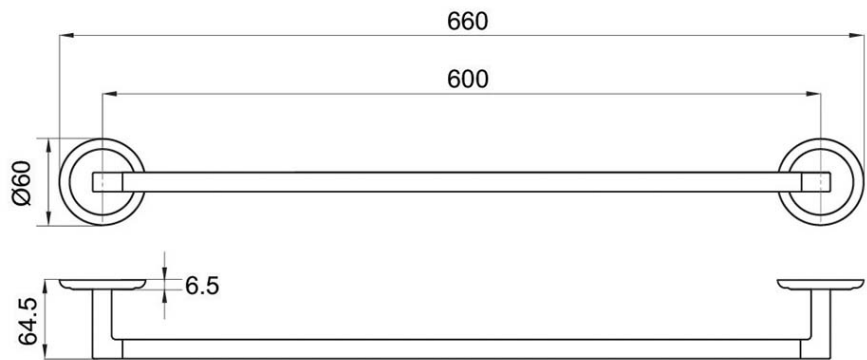

Additional Features	Technical Specification

Required Product

Recommended Products

Additional Notes

- Backing flange & triple fixing included