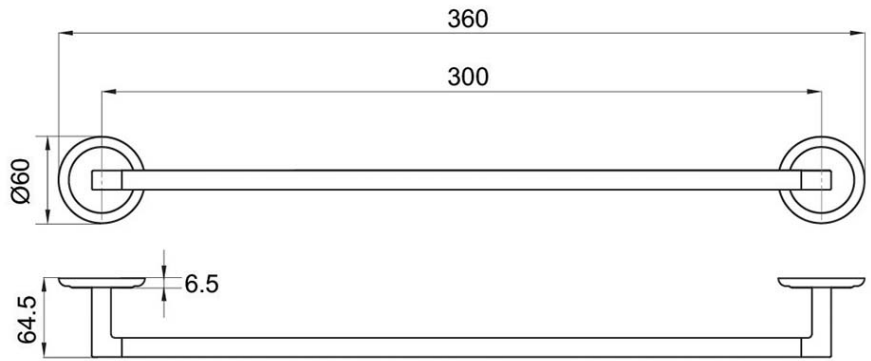

Avia 2.0 300mm Towel Rail

Brushed Gold

Product Image	Product Details
---------------	-----------------

Code:	8373085B
Brand:	Villeroy & Boch
Range:	Avia 2.0
Warranty:	5 Years*

Additional Features	Technical Specification
---------------------	-------------------------

Required Product

Recommended Products

Additional Notes

- Backing flange & triple fixing included

*Please visit argentaust.com.au/warranty to view the full warranty

Note: All dimensions are in millimetres and are subject to normal manufacturing variations. It is recommended to use the physical product measurements for cut-outs and rough-ins as the technical details shown may differ from the actual product. Use acetic cured silicone sealant. Do not use epoxy type adhesives. Clean with damp cloth. Do not use abrasive cleaners, liquids or pastes.