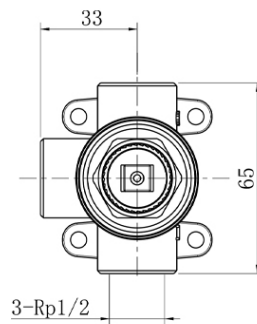

Additional Features

Technical Specification

Required Product

Recommended Products

Additional Notes

- Lead Free
- One Body For All Colours & Designs
- Choose Colour & Design In Final Stage of Building/Renovation
- 4 Screw Fixing for Accurate Installation
- Compact Body