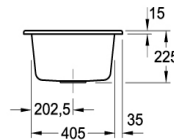

Additional Notes

- With Overflow & Basket Waste fittings