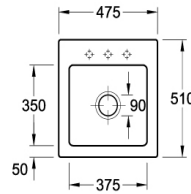

Additional Features **Technical Specification**

Required Product

Recommended Products