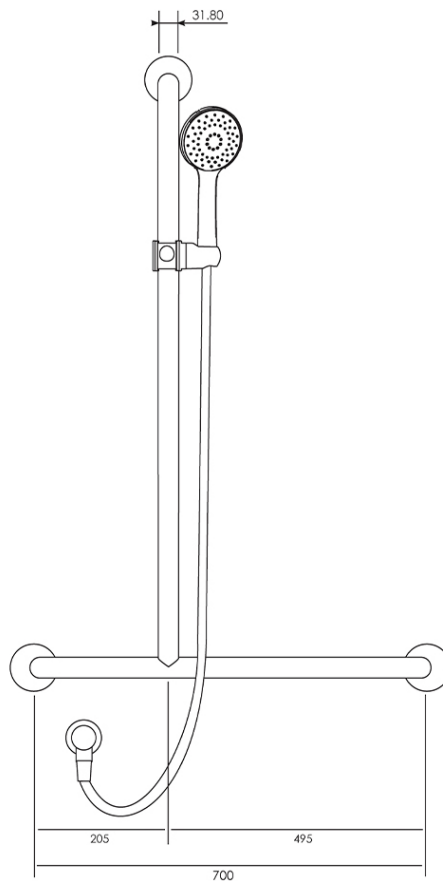

Ecojet Classic 32mm Inverted T Shower Rail Set

Left Hand

Product Image

Product Details

Code: 643129LHB
Brand: Hansa
Range: Ecojet Classic
Warranty: 15 Years*
WELS: 3 Star 9 LPM, Reg #: S12224

Additional Features

Technical Specification

Required Product
Compliant Mixer

Recommended Products
Matching Advantage Grab Rails

Additional Notes

- AdvantageSeal Flange
- Polished SS Rail
- Concealed Fixings
- Ecojet Classic 95 Handpiece

Installation Instructions

* Shower to be installed to AS1428.1-2009 & AS3500 compliance requirements

*Please visit argentaust.com.au/warranty to view the full warranty

Note: All dimensions are in millimetres and are subject to normal manufacturing variations. Always use the physical product measurements for cut-outs and rough-ins as the technical details shown may differ from the actual product. Use acetic cured silicone sealant. Do not use epoxy type adhesives. Clean with damp cloth. Do not use abrasive cleaners, liquids or pastes.