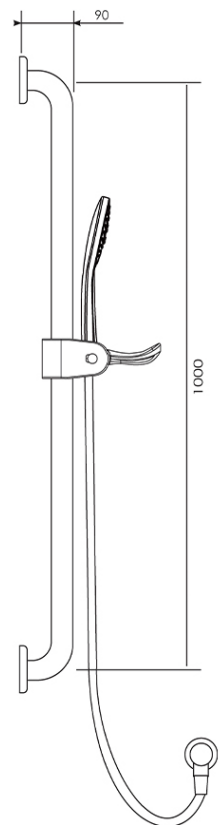

Ecojet Classic 32mm Inverted T Shower Rail Set

Left Hand

Product Image

Product Details

Code: 643129LHB
Brand: Hansa
Range: Ecojet Classic
Warranty: 15 Years*
WELS: 3 Star 9 LPM, Reg #: S12224

Additional Features

Technical Specification

Required Product
Compliant Mixer

Recommended Products
Matching Advantage Grab Rails

Additional Notes

- AdvantageSeal Flange
- Polished SS Rail
- Concealed Fixings
- Ecojet Classic 95 Handpiece

Installation Instructions

* Shower to be installed to AS1428.1-2009 & AS3500 compliance requirements

*Please visit argentaust.com.au/warranty to view the full warranty

Note: All dimensions are in millimetres and are subject to normal manufacturing variations. Always use the physical product measurements for cut-outs and rough-ins as the technical details shown may differ from the actual product. Use acetic cured silicone sealant. Do not use epoxy type adhesives. Clean with damp cloth. Do not use abrasive cleaners, liquids or pastes.