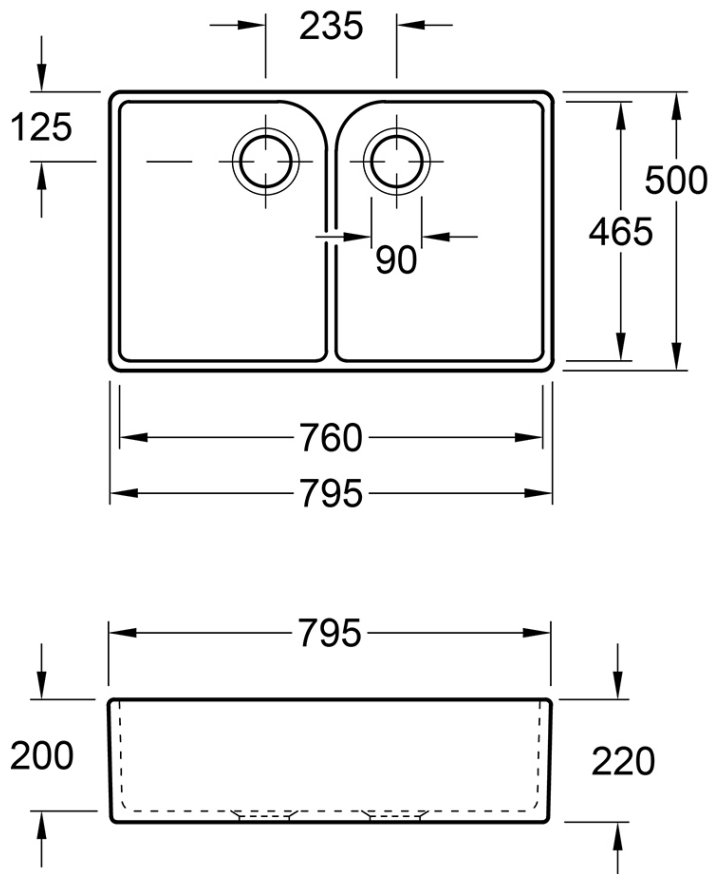

Subway Butler 795 Double Sink

No Tap Hole | CeramicPlus

Product Image

Product Details

Code:	638000R1CB
Brand:	Villeroy & Boch
Range:	Subway Butler
Warranty:	10 Years*
Product Width:	795 mm
Product Height:	500 mm
Product Depth:	220 mm
Litre Capacity:	26 L

Additional Features

Required Product

Recommended Products

Additional Notes

- With Overflow & Basket Waste Fittings

Installation Instructions

- * Modular installation with front apron visible
- * Rear of sink unglazed

Technical Specification

*Please visit argentaust.com.au/warranty to view the full warranty

Note: All dimensions are in millimetres and are subject to normal manufacturing variations. Always use the physical product measurements for cut-outs and rough-ins as the technical details shown may differ from the actual product. Use acetic cured silicone sealant. Do not use epoxy type adhesives. Clean with damp cloth. Do not use abrasive cleaners, liquids or pastes.