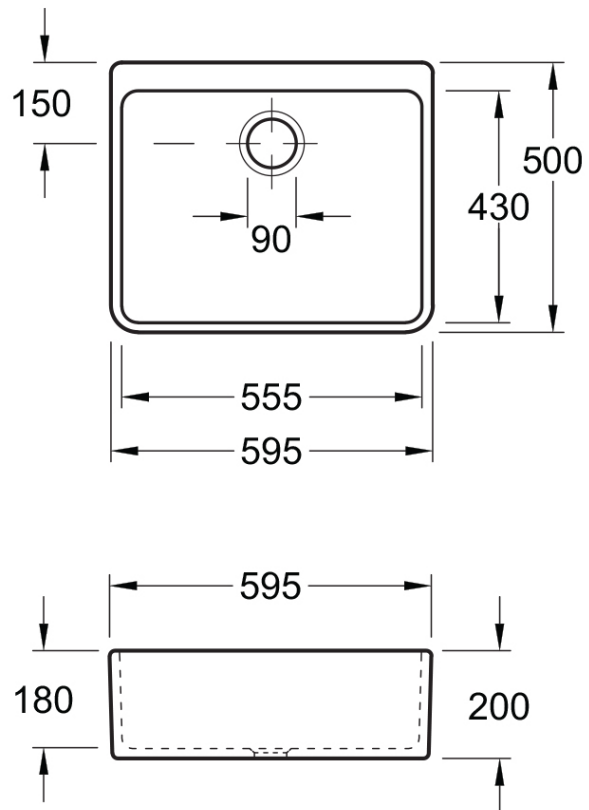

# Subway Butler 595 Sink

No Tap Hole | CeramicPlus

**Product Image** **Product Details**

**Code:** 636000R1CB  
**Brand:** Villeroy & Boch  
**Range:** Subway Butler  
**Warranty:** 10 Years\*  
**Product Width:** 595 mm  
**Product Height:** 500 mm  
**Product Depth:** 220 mm  
**Litre Capacity:** 42 L

**Additional Features** **Technical Specification**

**Required Product**

**Recommended Products**

**Additional Notes**

- With Overflow & BASKET Waste Fittings

**Installation Instructions**

- \* Modular installation with front apron visible
- \* Rear of sink unglazed

\*Please visit [argentaust.com.au/warranty](http://argentaust.com.au/warranty) to view the full warranty

*Note: All dimensions are in millimetres and are subject to normal manufacturing variations. It is recommended to use the physical product measurements for cut-outs and rough-ins as the technical details shown may differ from the actual product. Use acetic cured silicone sealant. Do not use epoxy type adhesives. Clean with damp cloth. Do not use abrasive cleaners, liquids or pastes.*