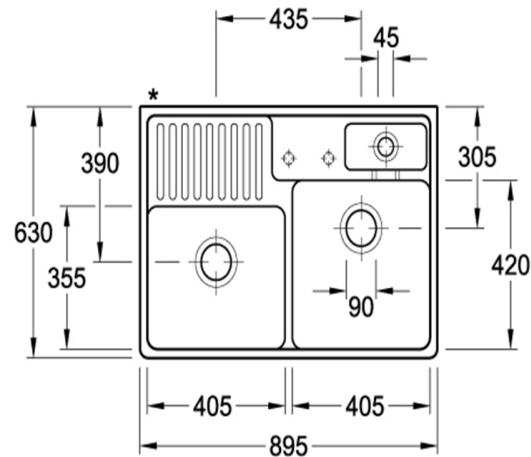

Butler 895 Double Sink

No Tap Hole | Stone White | CeramicPlus

Product Image

Product Details

Code:	632391RWCB
Brand:	Villeroy & Boch
Range:	Butler
Warranty:	10 Years*
Product Width:	895 mm
Product Height:	630 mm
Product Depth:	220 mm
Litre Capacity:	67 L

Technical Specification

*Please visit argentaust.com.au/warranty to view the full warranty

Note: All dimensions are in millimetres and are subject to normal manufacturing variations. Always use the physical product measurements for cut-outs and rough-ins as the technical details shown may differ from the actual product. Use acetic cured silicone sealant. Do not use epoxy type adhesives. Clean with damp cloth. Do not use abrasive cleaners, liquids or pastes.