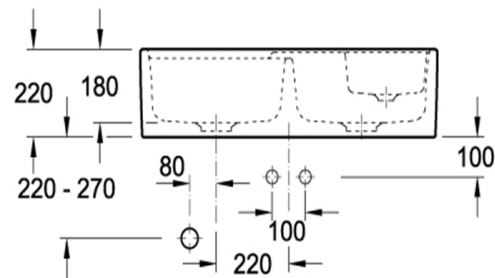

Butler 895 Double Sink

No Tap Hole | Stone White | CeramicPlus

Product Image

Product Details

Code:	632391RWCB
Brand:	Villeroy & Boch
Range:	Butler
Warranty:	10 Years*
Product Width:	895 mm
Product Height:	630 mm
Product Depth:	220 mm
Litre Capacity:	67 L

Technical Specification

*Please visit argentaust.com.au/warranty to view the full warranty

Note: All dimensions are in millimetres and are subject to normal manufacturing variations. Always use the physical product measurements for cut-outs and rough-ins as the technical details shown may differ from the actual product. Use acetic cured silicone sealant. Do not use epoxy type adhesives. Clean with damp cloth. Do not use abrasive cleaners, liquids or pastes.