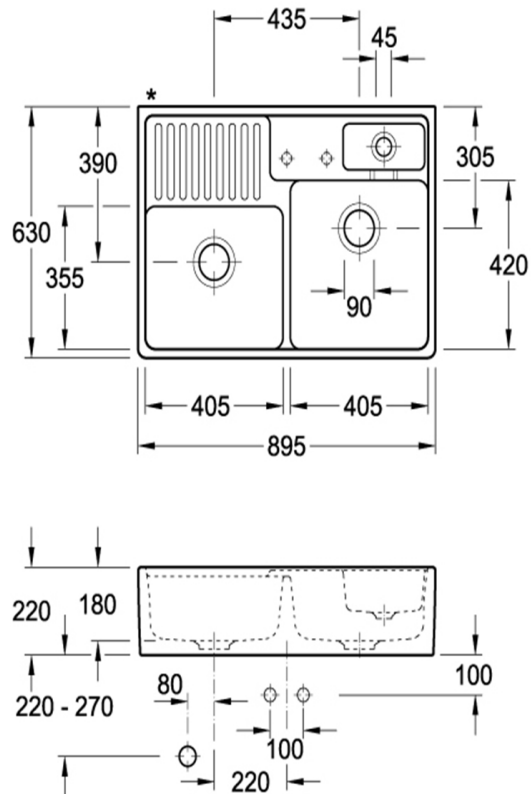

# Butler 895 Double Sink

No Tap Hole | PB | CeramicPlus

**Product Image** **Product Details**

**Code:** 632391R7CB  
**Brand:** Villeroy & Boch  
**Range:** Butler  
**Warranty:** 10 Years\*  
**Product Width:** 895 mm  
**Product Height:** 630 mm  
**Product Depth:** 220 mm  
**Litre Capacity:** 67 L

**Additional Features** **Technical Specification**

**Required Product**

**Recommended Products**

**Additional Notes**

- With Overflow & Basket Waste Fittings

**Installation Instructions**

- \* Modular installation with front apron visible
- \* Rear of sink unglazed

\*Please visit [argentaust.com.au/warranty](http://argentaust.com.au/warranty) to view the full warranty

*Note: All dimensions are in millimetres and are subject to normal manufacturing variations. Always use the physical product measurements for cut-outs and rough-ins as the technical details shown may differ from the actual product. Use acetic cured silicone sealant. Do not use epoxy type adhesives. Clean with damp cloth. Do not use abrasive cleaners, liquids or pastes.*