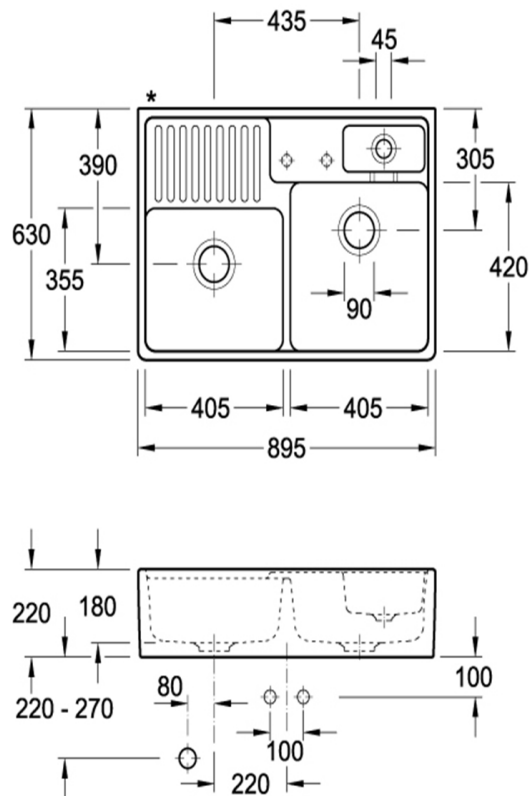

Butler 895 Double Sink

1 Tap Hole | CeramicPlus

Product Image **Product Details**

Code: 632391R1TB
Brand: Villeroy & Boch
Range: Butler
Warranty: 10 Years*
Product Width: 895 mm
Product Height: 220 mm
Product Depth: 630 mm
Litre Capacity: 67 L

Additional Features **Technical Specification**

Required Product

Recommended Products

Additional Notes

- With Overflow & Basket Waste fittings

Installation Instructions

- * Modular installation with front apron visible
- * Rear of sink unglazed

*Please visit argentaust.com.au/warranty to view the full warranty

Note: All dimensions are in millimetres and are subject to normal manufacturing variations. Always use the physical product measurements for cut-outs and rough-ins as the technical details shown may differ from the actual product. Use acetic cured silicone sealant. Do not use epoxy type adhesives. Clean with damp cloth. Do not use abrasive cleaners, liquids or pastes.