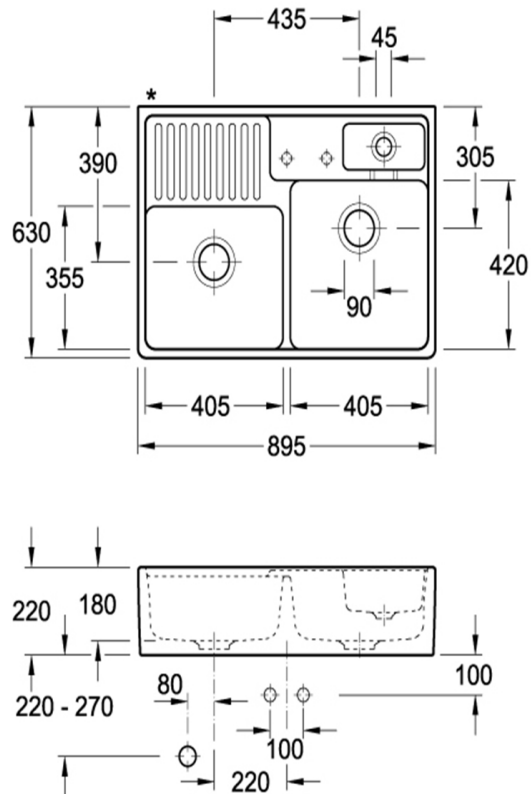

Butler 895 Double Sink

No Tap Hole | CeramicPlus

Product Image **Product Details**

Code: 632391R1CB
Brand: Villeroy & Boch
Range: Butler
Warranty: 10 Years*
Product Width: 895 mm
Product Height: 220 mm
Product Depth: 630 mm
Litre Capacity: 67 L

Additional Features **Technical Specification**

Required Product

Recommended Products

Additional Notes

- With Overflow & Basket Waste fittings

Installation Instructions

- * Modular installation with front apron visible
- * Rear of sink unglazed

*Please visit argentaust.com.au/warranty to view the full warranty

Note: All dimensions are in millimetres and are subject to normal manufacturing variations. Always use the physical product measurements for cut-outs and rough-ins as the technical details shown may differ from the actual product. Use acetic cured silicone sealant. Do not use epoxy type adhesives. Clean with damp cloth. Do not use abrasive cleaners, liquids or pastes.