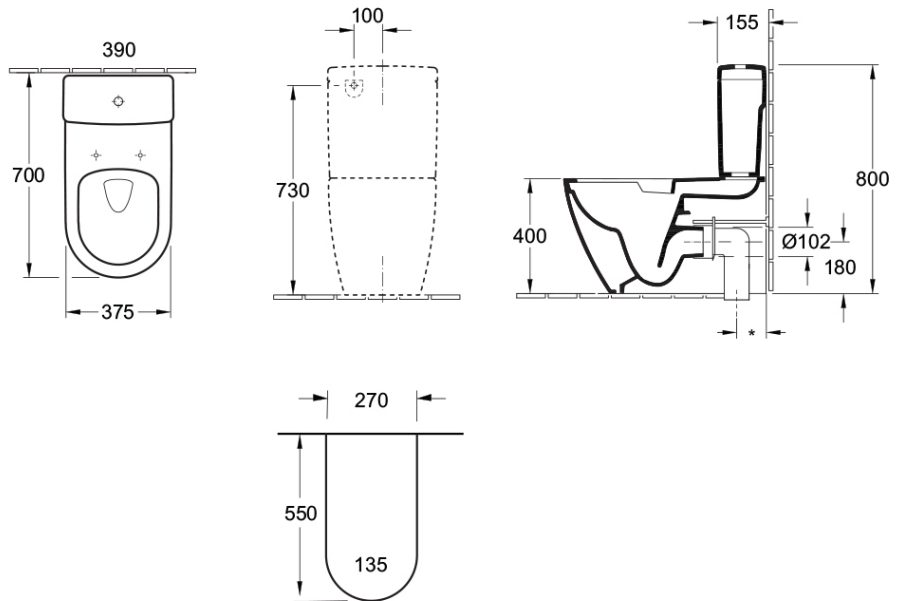

Architectura 2.0 DirectFlush Back To Wall Toilet

S & P Trap | Slim Seat

Product Image

Product Details

Code: 5691R101L4DB
Brand: Villeroy & Boch
Range: Architectura 2.0
Warranty: 10 Years*
Product Width: 390 mm
Product Depth: 700 mm
WELS: 4 Star 3.5 LPM, Reg #: L05242

Additional Features

Technical Specification

Required Product

Recommended Products

Style Matched Villeroy & Boch basin, Optional ColourChoice White Flush Button

Additional Notes

- DirectFlush Rimless technology
- Slim Soft Close Seat
- Optional CeramicPlus EasyClean Finish

Installation Instructions

- * S Trap Rec set out = 140mm
- * variable from 110 - 200mm
- * Optinal S Trap set out Use VT103 vario Bend (200 - 290mm)

*Please visit argentaust.com.au/warranty to view the full warranty

Note: All dimensions are in millimetres and are subject to normal manufacturing variations. Always use the physical product measurements for cut-outs and rough-ins as the technical details shown may differ from the actual product. Use acetic cured silicone sealant. Do not use epoxy type adhesives. Clean with damp cloth. Do not use abrasive cleaners, liquids or pastes.