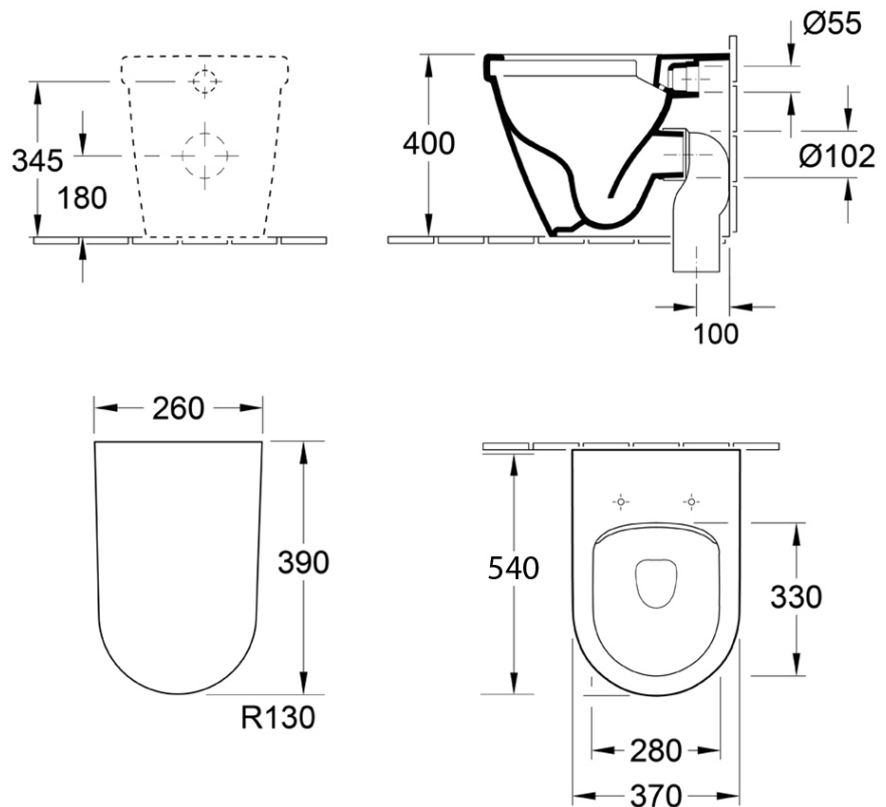

Architectura 2.0 DirectFlush Wall Faced Toilet

S Trap | CeramicPlus

Product Image **Product Details**

Code: 5690R1R1S4DB
Brand: Villeroy & Boch
Range: Architectura 2.0
Warranty: 10 Years*
Product Width: 340 mm
Product Depth: 540 mm
WELS: 4 Star 3.5 LPM, Reg #: L05245

Additional Features **Technical Specification**

Required Product
 Matching In wall Cistern

Recommended Products
 ViConnect 92233300 or 92233400
 Cisterns with matching E100 E200 or E300 Flush Plates

Additional Notes

- Villeroy & Boch Direct Flush Rimless Technology
- Soft Close Seat
- CeramicPlus Easy Clean Finish

Installation Instructions

- * S trap set out 100mm
- * Set out of 150mm can be achieved with B8080 Vario bend

*Please visit argentaust.com.au/warranty to view the full warranty

Note: All dimensions are in millimetres and are subject to normal manufacturing variations. Always use the physical product measurements for cut-outs and rough-ins as the technical details shown may differ from the actual product. Use acetic cured silicone sealant. Do not use epoxy type adhesives. Clean with damp cloth. Do not use abrasive cleaners, liquids or pastes.