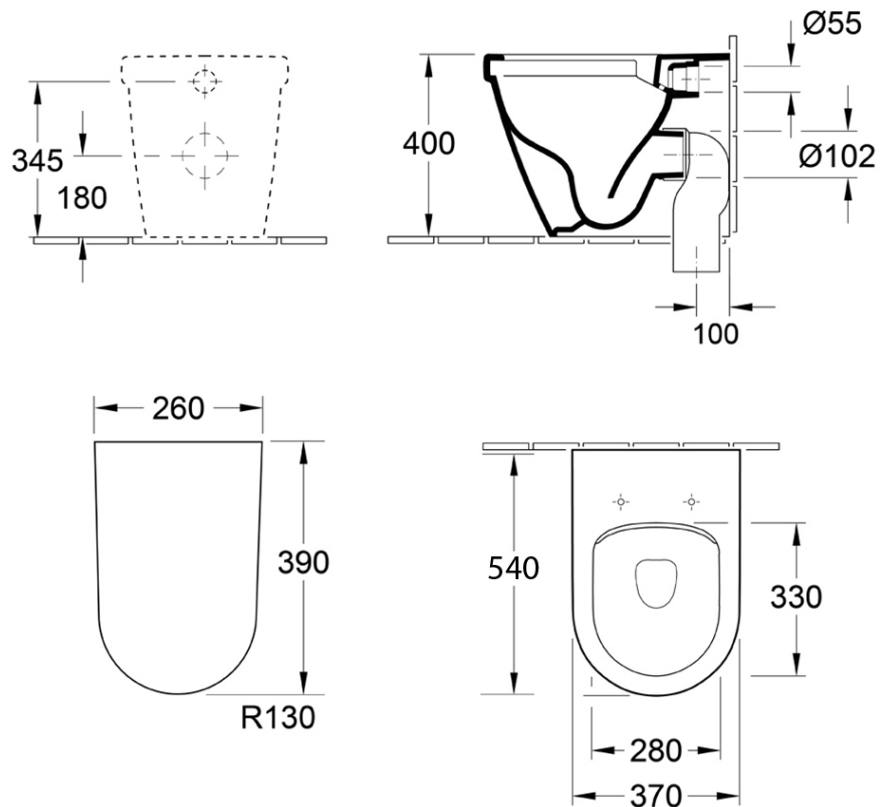

Architectura 2.0 DirectFlush Wall Faced Toilet

S Trap | Slim Seat

Product Image **Product Details**

Code: 5690R101L4DB
Brand: Villeroy & Boch
Range: Architectura 2.0
Warranty: 10 Years*
Product Width: 370 mm
Product Depth: 540 mm
WELS: 4 Star 3.5 LPM, Reg #: L05245

Additional Features **Technical Specification**

Required Product
 Matching In wall Cistern

Recommended Products
 ViConnect 92233300 or 92233400
 Cisterns with matching E100 E200 or E300 Flush Plates

Additional Notes

- Villeroy & Boch Direct Flush Rimless Technology
- Slim Soft Close Seat

Installation Instructions

- * S trap set out 100mm
- * Set out of 150mm can be achieved with B8080 Vario bend

*Please visit argentaust.com.au/warranty to view the full warranty

Note: All dimensions are in millimetres and are subject to normal manufacturing variations. Always use the physical product measurements for cut-outs and rough-ins as the technical details shown may differ from the actual product. Use acetic cured silicone sealant. Do not use epoxy type adhesives. Clean with damp cloth. Do not use abrasive cleaners, liquids or pastes.