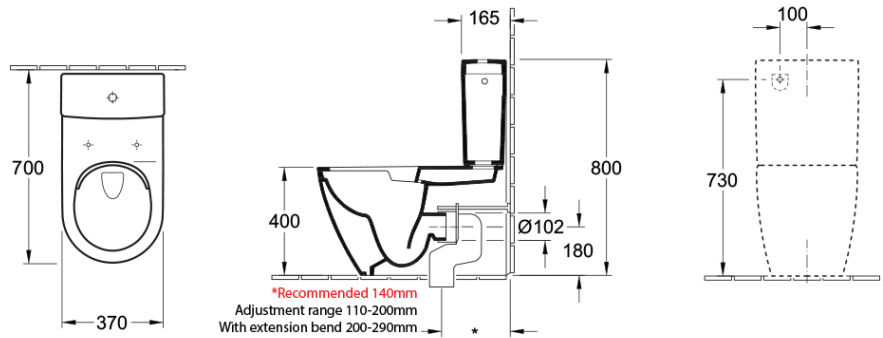

Additional Notes

- Direct Flush Technology

*Please visit argentaust.com.au/warranty to view the full warranty

Note: All dimensions are in millimetres and are subject to normal manufacturing variations. Always use the physical product measurements for cut-outs and rough-ins as the technical details shown may differ from the actual product. Use acetic cured silicone sealant. Do not use epoxy type adhesives. Clean with damp cloth. Do not use abrasive cleaners, liquids or pastes.